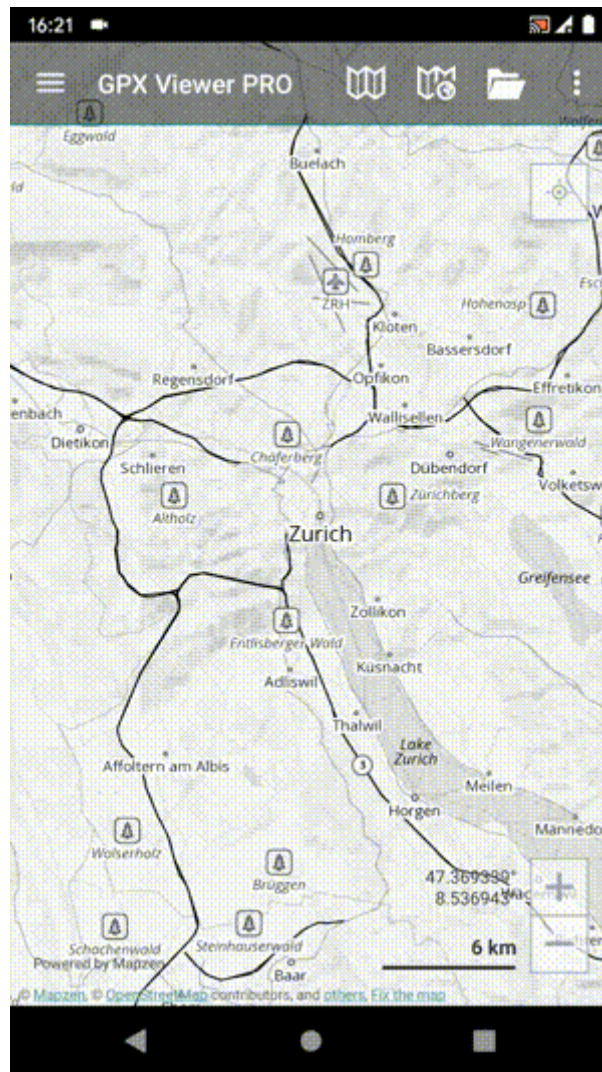

From: <https://docs.vecturagames.com/gpxviewer/> - GPX Viewer User Guide

Permanent link: <https://docs.vecturagames.com/gpxviewer/doku.php?id=docs:faq:how_to:offline_maps_style&rev=1572345080>

Last update: 2020/08/05 15:28