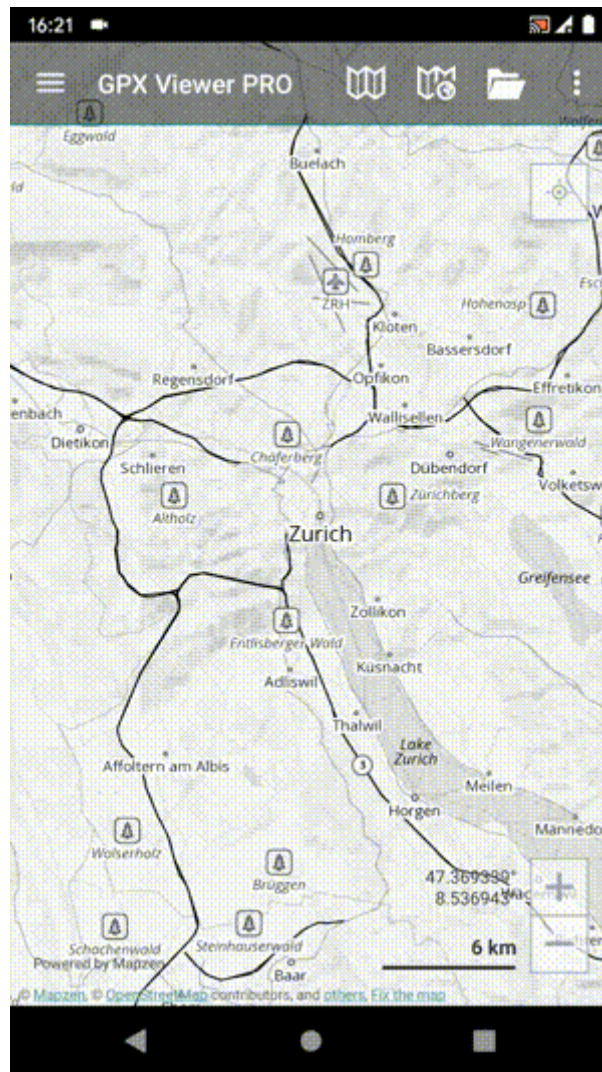

From: <https://docs.vecturagames.com/gpxviewer/> - GPX Viewer User Guide

Permanent link: <https://docs.vecturagames.com/gpxviewer/doku.php?id=docs:faq:how_to:offline_maps_style&rev=1572345144>

Last update: 2020/08/05 15:28