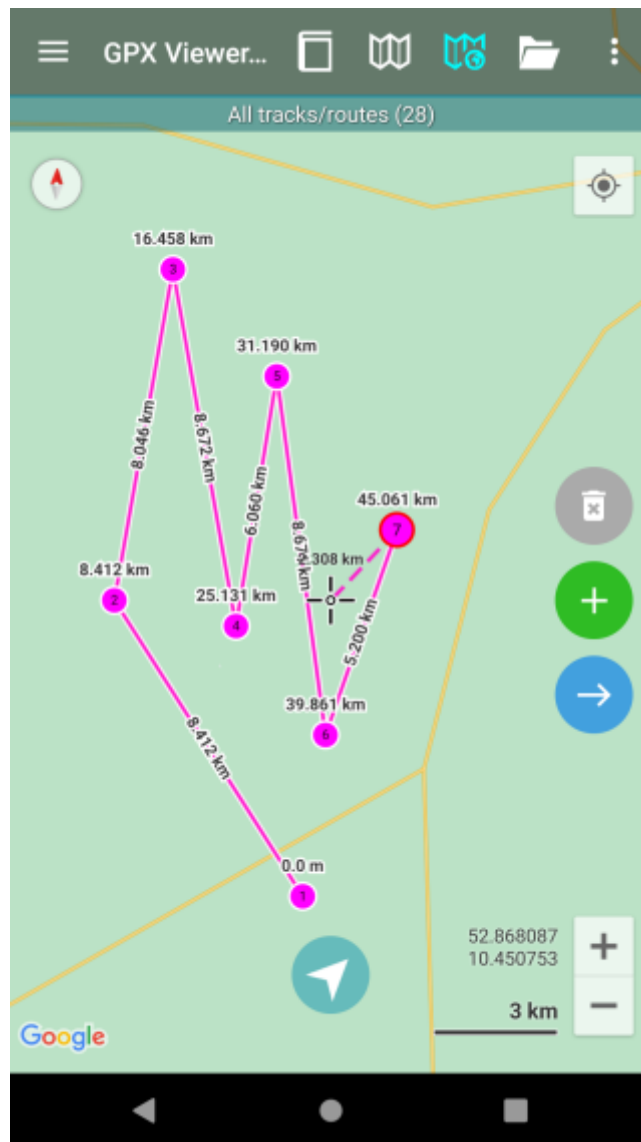

Weather forecast (PRO only)

ae

From: <https://docs.vecturagames.com/gpxviewer/> - **GPX Viewer User Guide**

Permanent link: https://docs.vecturagames.com/gpxviewer/doku.php?id=docs:functions_weather&rev=1664454398