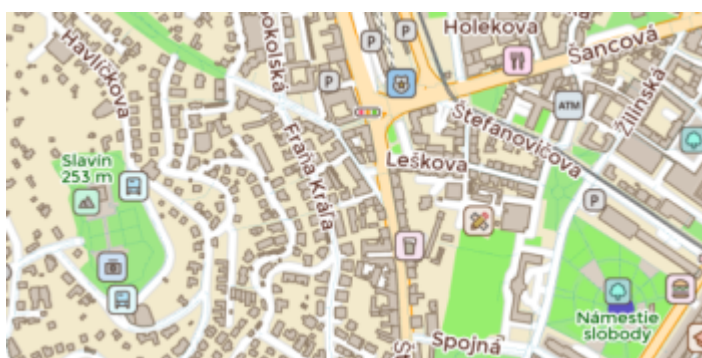

Offline maps

Offline maps are available only in GPX Viewer PRO.

Offline maps are maps which can be used when device is **not connected to internet**, however they also work when device is connected to internet. But you first need to **download** them to your device. GPX Viewer PRO currently support only offline maps which can be downloaded **directly** in GPX Viewer PRO, it does not support custom 3rd party offline maps as of yet. These offline maps are based on **OpenStreetMap data**. Basically when you download some offline maps, in reality you only download raw **vector data** for these maps. They need to be **styled** in order to be **shown** on the map. GPX Viewer PRO supports several offline **map styles** as is shown in the screenshot below. Currently it does not contain style which is similar to default OpenStreetMap map style, but we are working on to add this style into GPX Viewer PRO.

Below you can preview offline maps styles which are available in GPX Viewer PRO to use for showing offline maps.

Basic
Most basic style with simple styling showing also points of interest. It allows fastest rendering.

Refill

A minimalist map style designed for data visualization overlays. Inspired by the seminal Toner style by Stamen Design. Refill supports multiple color themes.

[View Refill](#)

Topo

Topographic style inspired by OpenTopoMap with contour lines. In this preview contour lines are not shown.