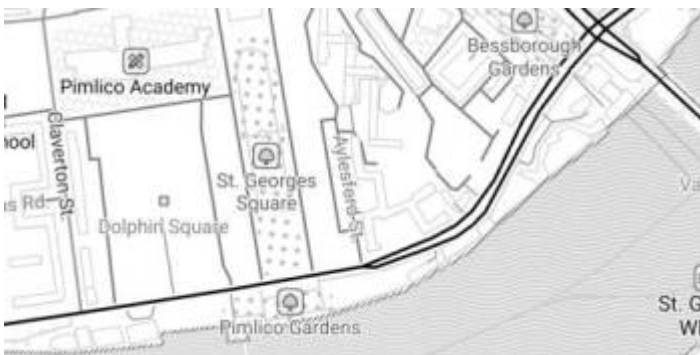

[View Basic](#)

Bubble Wrap

A full-featured city style loaded with helpful icons for points of interest.

[View Bubble Wrap](#)

Cinnabar

City style with simple colors and points of interest.

[View Cinnabar](#)

Refill

A minimalist map style designed for data visualization overlays. Inspired by the seminal Toner style by Stamen Design. Refill supports multiple color themes.

[View Refill](#)

Topo

Topographic style inspired by OpenTopoMap with contour lines. In this preview contour lines are not shown.