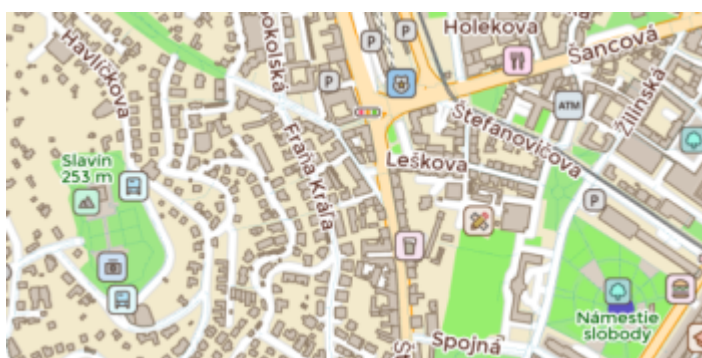

Offline map

Offline map are available only in GPX Viewer PRO.

Offline map is a map which can be used when device is **not connected to internet**, however it also work when device is connected to internet. But you first need to **download** them to your device. GPX Viewer PRO currently support only offline map data which can be downloaded **directly** in GPX Viewer PRO, it does not support custom 3rd party offline map data as of yet. These offline map data are based on **OpenStreetMap data**. Basically when you download some offline map data, in reality you download raw **vector data**, **hillshade data** and **contours data** for this offline map. They need to be **styled** in order to be **shown** on the map. GPX Viewer PRO supports several **offline map styles** as is shown in the screenshot below. Currently it does not contain style which is similar to default OpenStreetMap map style, but we are working on to add this style into GPX Viewer PRO.

Below you can preview offline map styles which are available in GPX Viewer PRO to use for showing offline map data.

Basic
Most basic style with simple styling showing also points of interest. It allows fastest rendering.

Refill

A minimalist map style designed for data visualization overlays. Inspired by the seminal Toner style by Stamen Design. Refill supports multiple color themes.

[View Refill](#)

Topo

Topographic style inspired by OpenTopoMap with contour lines. In this preview contour lines are not shown.