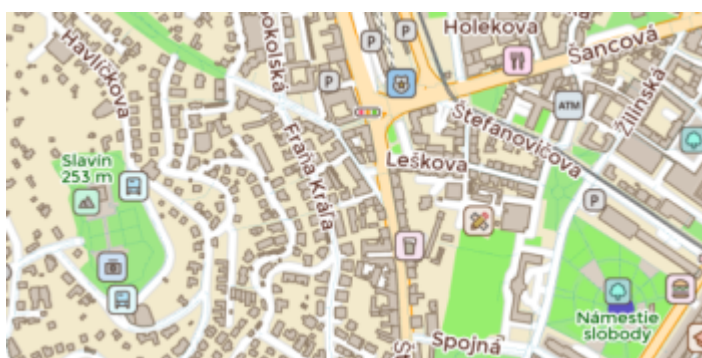

Offline map

Offline map is available only in GPX Viewer PRO.

Offline map is a map which can be used when device is **not connected to internet**, however it also work when device is connected to internet. But you first need to **download** them to your device. GPX Viewer PRO currently support only offline map data which can be downloaded **directly** in GPX Viewer PRO, it does not support custom 3rd party offline map data as of yet. These offline map data are based on **OpenStreetMap data**. Basically when you download some offline map data, in reality you download raw **vector data**, **hillshade data** and **contours data** for this offline map. They need to be **styled** in order to be **shown** on the map. GPX Viewer PRO supports several **offline map styles** as is shown in the screenshot below. Currently it does not contain style which is similar to default OpenStreetMap map style, but we are working on to add this style into GPX Viewer PRO.

Here you can find tutorial [how to work with offline map](#) in GPX Viewer PRO. If you encounter problems that downloaded data for offline map are not shown, please refer to this [help page](#).

Previews of offline map styles

Below you can preview offline map styles which are available in GPX Viewer PRO to use for showing offline map data.

Basic
Most basic style with simple styling showing also points of interest. It allows fastest rendering.

[View Basic](#)