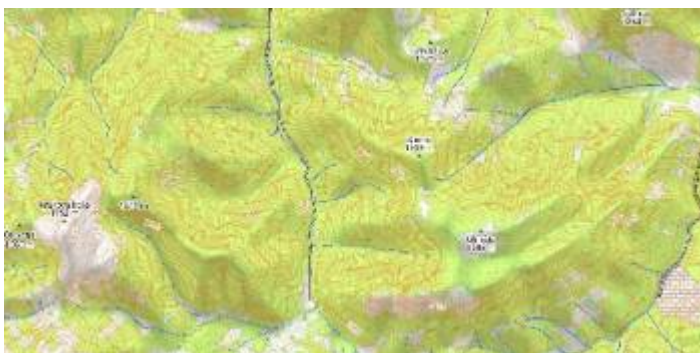

### Cinnabar

City style with simple colors and points of interest.

[View Cinnabar](#)

### Refill

A minimalist map style designed for data visualization overlays. Inspired by the seminal Toner style by Stamen Design. Refill supports multiple color themes.

[View Refill](#)

### Topo

Topographic style inspired by OpenTopoMap with contour lines. In this preview contour lines are not shown.

[View Topo](#)