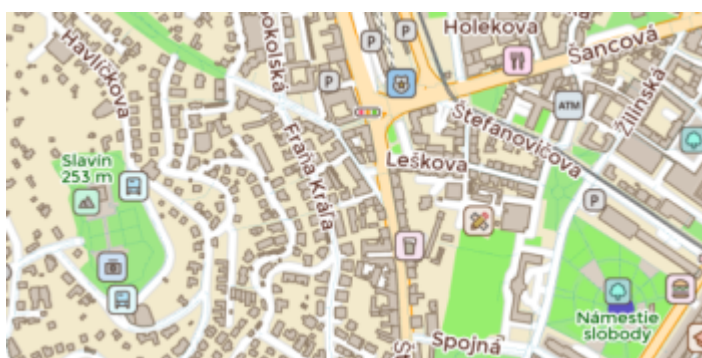

Offline map

Offline map is available only in GPX Viewer PRO.

Offline map is a map which can be used when device is **not connected to internet**, however it also work when device is connected to internet. But you first need to **download** them to your device. GPX Viewer PRO currently support only offline map data which can be downloaded **directly** in GPX Viewer PRO, it does not support custom 3rd party offline map data as of yet. These offline map data are based on **OpenStreetMap data**. Basically when you download some offline map data, in reality you download raw **vector data**, **hillshade data** and **contours data** for this offline map. They need to be **styled** in order to be **shown** on the map. GPX Viewer PRO supports several **offline map styles** as is shown in the screenshot below. Currently it does not contain style which is similar to default OpenStreetMap map style, but we are working on to add this style into GPX Viewer PRO.

Below you can preview offline map styles which are available in GPX Viewer PRO to use for showing offline map data.

Basic
Most basic style with simple styling showing also points of interest. It allows fastest rendering.

Refill

A minimalist map style designed for data visualization overlays. Inspired by the seminal Toner style by Stamen Design. Refill supports multiple color themes.

[View Refill](#)

Topo

Topographic style inspired by OpenTopoMap with contour lines. In this preview contour lines are not shown.