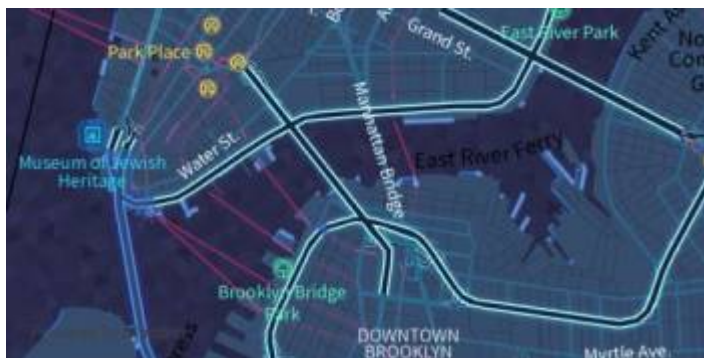

### Bubble Wrap

A full-featured city style loaded with helpful icons for points of interest.

[View Bubble Wrap](#)

### Cinnabar

City style with simple colors and points of interest.

[View Cinnabar](#)

### Refill

A minimalist map style designed for data visualization overlays. Inspired by the seminal Toner style by Stamen Design. Refill supports multiple color themes.

[View Refill](#)

### Topo

Topographic style inspired by OpenTopoMap with contour lines. In this preview contour lines are not shown.

[View Topo](#)