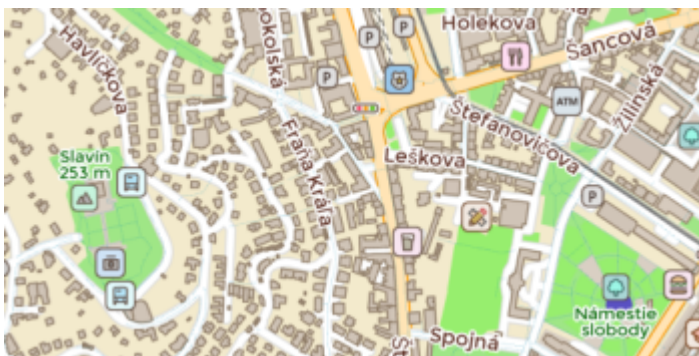

Offline map

Offline map is available only in GPX Viewer PRO.

Offline map is a map which can be used when device is **not connected to internet**, however it also work when device is connected to internet. But you first need to **download** them to your device. GPX Viewer PRO currently support only offline map data which can be downloaded **directly** in GPX Viewer PRO, it does not support custom 3rd party offline map data as of yet. These offline map data are based on **OpenStreetMap data**. Basically when you download some offline map data, in reality you download raw **vector**, **hillshade** and **contours** data for this offline map. They need to be **styled** in order to be **shown** on the map. GPX Viewer PRO supports several **offline map styles** as is shown in the screenshot below. Currently it does not contain style which is similar to default OpenStreetMap map style, but we are working on to add this style into GPX Viewer PRO.

Below you can preview offline map styles which are available in GPX Viewer PRO to use for showing offline map data.

Basic

Most basic style with simple styling showing also points of interest. It allows fastest rendering.

Refill

A minimalist map style designed for data visualization overlays. Inspired by the seminal Toner style by Stamen Design. Refill supports multiple color themes.

[View Refill](#)

Topo

Topographic style inspired by OpenTopoMap with contour lines. In this preview contour lines are not shown.