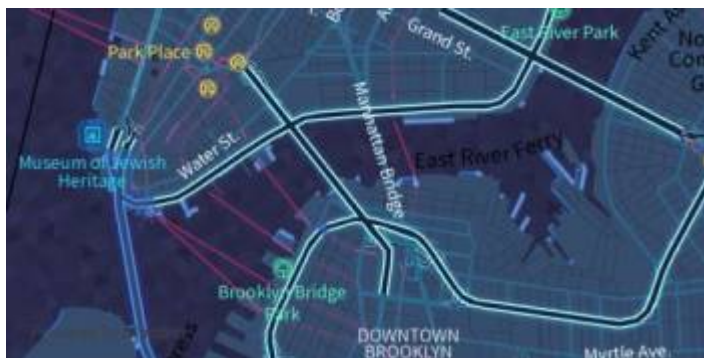

[View Basic](#)

Bubble Wrap

A full-featured city style loaded with helpful icons for points of interest.

[View Bubble Wrap](#)

Cinnabar

City style with simple colors and points of interest.

[View Cinnabar](#)

Refill

A minimalist map style designed for data visualization overlays. Inspired by the seminal Toner style by Stamen Design. Refill supports multiple color themes.

[View Refill](#)

Topo

Topographic style inspired by OpenTopoMap with contour lines. In this preview contour lines are not shown.

[View Topo](#)

Tron

Will autonomous cars dream as they charge overnight? This style is pushing mapping to new extremes, and it will push your GPU and fan to the limit.

[View Tron](#)

Walkabout

This outdoor style is perfect for hiking or getting out and about, with mountains, ski trails, biking paths, and transit stops.