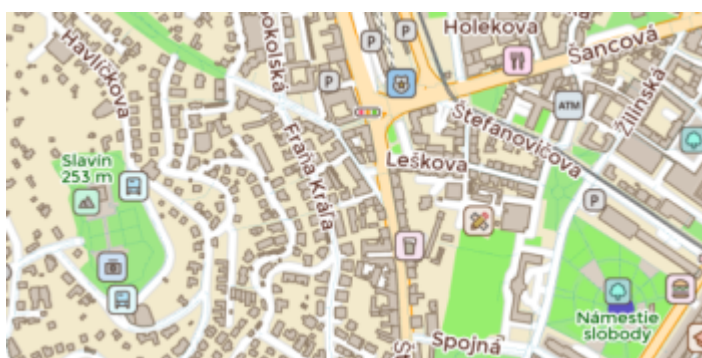

Offline map

Offline map is available only in GPX Viewer PRO.

Offline map is a map which can be used when device is **not connected to internet**, however it also work when device is connected to internet. But you first need to **download** them to your device. GPX Viewer PRO currently support only offline map data which can be downloaded **directly** in GPX Viewer PRO, it does not support custom 3rd party offline map data as of yet. These offline map data are based on **OpenStreetMap data**. Basically when you download some offline map data, in reality you download raw **vector**, **hillshade** and **contours** data for this offline map. They need to be **styled** in order to be **shown** on the map. GPX Viewer PRO supports several **offline map styles** as is shown in the screenshot below. Currently it does not contain style which is similar to default OpenStreetMap map style, but we are working on to add this style into GPX Viewer PRO.

Below you can preview offline map styles which are available in GPX Viewer PRO to use for showing offline map data.

Basic
Most basic style with simple styling showing also points of interest. It allows fastest rendering.

Refill

A minimalist map style designed for data visualization overlays. Inspired by the seminal Toner style by Stamen Design. Refill supports multiple color themes.

[View Refill](#)

Topo

Topographic style inspired by OpenTopoMap with contour lines. In this preview contour lines are not shown.