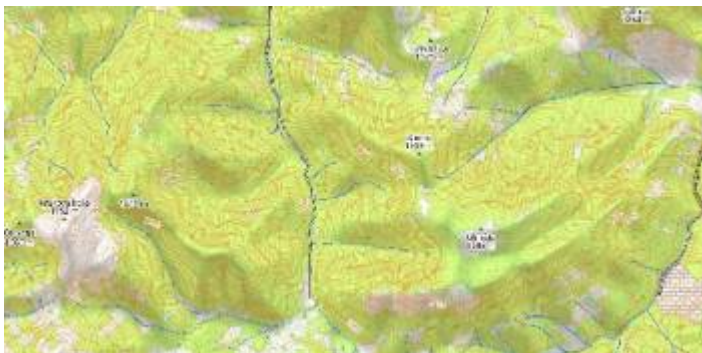

Topo

Topographic style inspired by OpenTopoMap with contour lines. In this preview contour lines are not shown.

[View Topo](#)