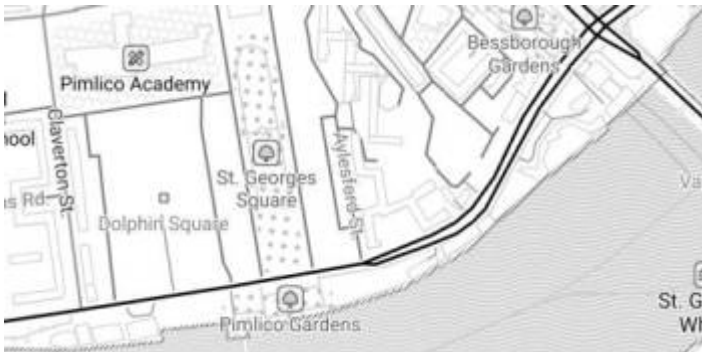

[View Basic](#)

Bubble Wrap

A full-featured city style loaded with helpful icons for points of interest.

[View Bubble Wrap](#)

Cinnabar

City style with simple colors and points of interest.

[View Cinnabar](#)

Refill

A minimalist map style designed for data visualization overlays. Inspired by the seminal Toner style by Stamen Design. Refill supports multiple color themes.

[View Refill](#)

Topo

Topographic style inspired by OpenTopoMap with contour lines. In this preview contour lines are not shown.