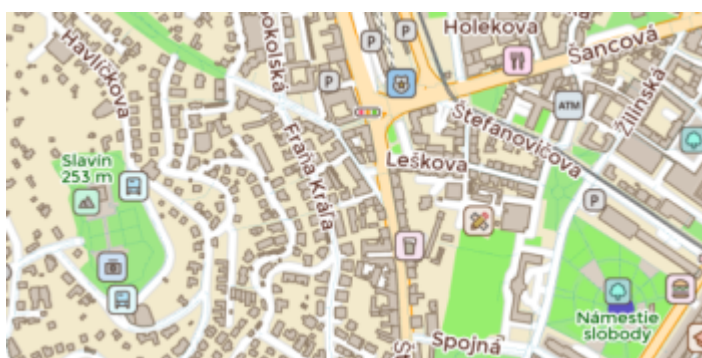

Offline map

Offline map is available only in GPX Viewer PRO.

Offline map is a map which can be used when device is **not connected to internet**, however it also work when device is connected to internet. But you first need to **download** them to your device. GPX Viewer PRO currently support only offline map data which can be downloaded **directly** in GPX Viewer PRO, it does not support custom 3rd party offline map data as of yet. These offline map data are based on **OpenStreetMap data**. Basically when you download some offline map data, in reality you download raw **vector**, **hillshade** and **contours** data for this offline map. These data need to be **styled** in order to be **shown** on the map. GPX Viewer PRO supports several **offline map styles** as is shown in the screenshot below. Currently it does not contain style which is similar to default OpenStreetMap map style, but we are working on to add this style into GPX Viewer PRO.

Below you can preview offline map styles which are available in GPX Viewer PRO to use for showing offline map data.

Basic
Most basic style with simple styling showing also points of interest. It allows fastest rendering.

Refill

A minimalist map style designed for data visualization overlays. Inspired by the seminal Toner style by Stamen Design. Refill supports multiple color themes.

[View Refill](#)

Topo

Topographic style inspired by OpenTopoMap with contour lines. In this preview contour lines are not shown.