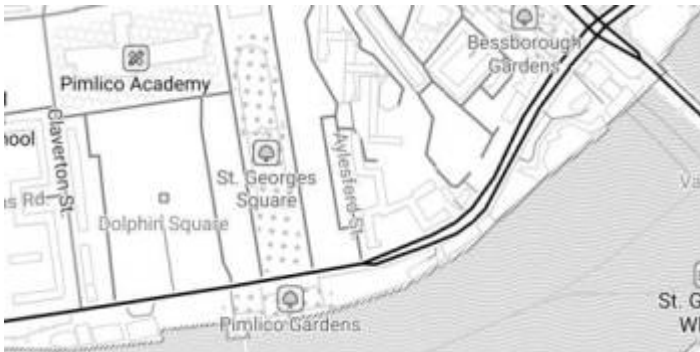

[View Basic](#)

Bubble Wrap

A full-featured city style loaded with helpful icons for points of interest.

[View Bubble Wrap](#)

Cinnabar

City style with simple colors and points of interest.

[View Cinnabar](#)

Refill

A minimalist map style designed for data visualization overlays. Inspired by the seminal Toner style by Stamen Design. Refill supports multiple color themes.

[View Refill](#)

Topo

Topographic style inspired by OpenTopoMap with contour lines. In this preview contour lines are not shown.