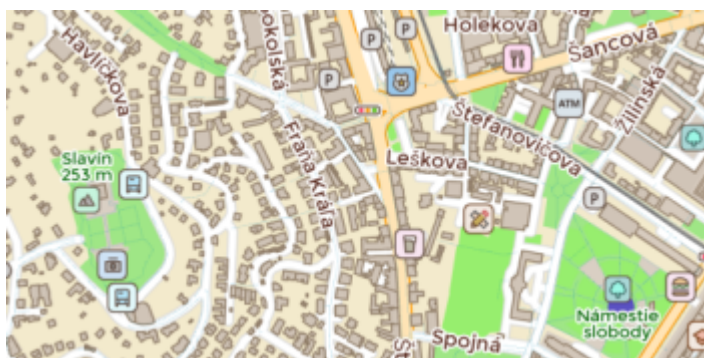

Offline map

Offline map is available only in GPX Viewer PRO.

Offline map is a map which can be used when device is **not connected to internet**, however it also work when device is connected to internet. But you first need to **download** them to your device. GPX Viewer PRO currently support only offline map data which can be downloaded **directly** in GPX Viewer PRO, it does not support custom 3rd party offline map data as of yet. These offline map data are based on **OpenStreetMap data**. Basically when you download some offline map data, in reality you download raw **vector**, **hillshade** and **contours** data for this offline map. These data need to be **styled** in order to be **shown** on the map. GPX Viewer PRO supports several **offline map styles** as is shown in the screenshot below. Currently it does not contain style which is similar to default OpenStreetMap map style, but we are working on to add this style into GPX Viewer PRO.

Below you can preview offline map styles which are available in GPX Viewer PRO to use for showing offline map data.

Basic
Most basic style with simple styling showing also points of interest. It allows fastest rendering.

Refill

A minimalist map style designed for data visualization overlays. Inspired by the seminal Toner style by Stamen Design. Refill supports multiple color themes.

[View Refill](#)

Topo

Topographic style inspired by OpenTopoMap with contour lines. In this preview contour lines are not shown.