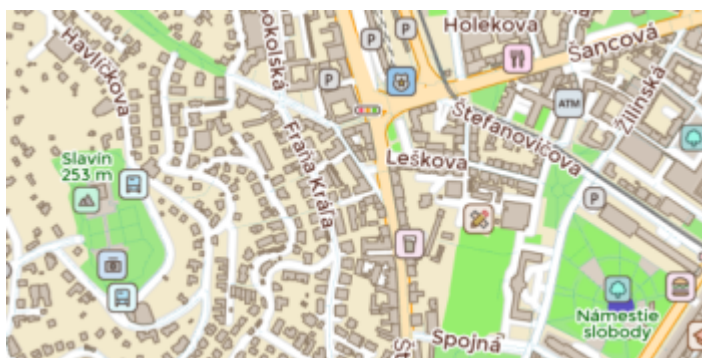

Offline map

Offline map is available only in GPX Viewer PRO.

Offline map is a map which can be used when device is **not connected to internet**, however it also work when device is connected to internet. But you first need to **download** them to your device. GPX Viewer PRO currently support only offline map data which can be downloaded **directly** in GPX Viewer PRO, it does not support custom 3rd party offline map data as of yet. These offline map data are based on **OpenStreetMap data**. Basically when you download some offline map data, in reality you download raw **vector**, **hillshade** and **contours** data for this offline map. These data need to be **styled** in order to be **shown** on the map. GPX Viewer PRO supports several **offline map styles** as is shown in the screenshot below. Currently it does not contain style which is similar to default OpenStreetMap map style, but we are working on to add this style into GPX Viewer PRO.

Below you can preview offline map styles which are available in GPX Viewer PRO to use for showing offline map data.

Basic
Most basic style with simple styling showing also points of interest. It allows fastest rendering.

Refill

A minimalist map style designed for data visualization overlays. Inspired by the seminal Toner style by Stamen Design. Refill supports multiple color themes.

[View Refill](#)

Topo

Topographic style inspired by OpenTopoMap with contour lines. In this preview contour lines are not shown.