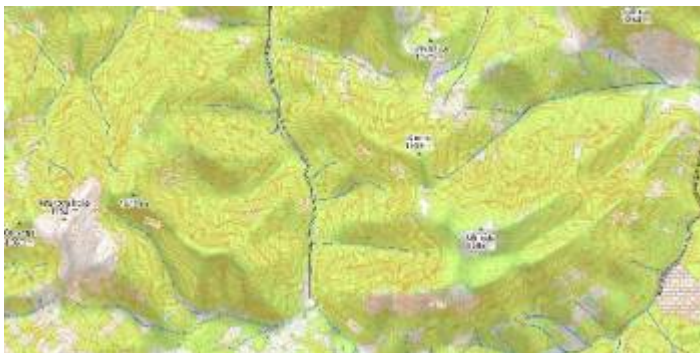

Topo

Topographic style inspired by OpenTopoMap with contour lines. In this preview contour lines are not shown.

[View Topo](#)