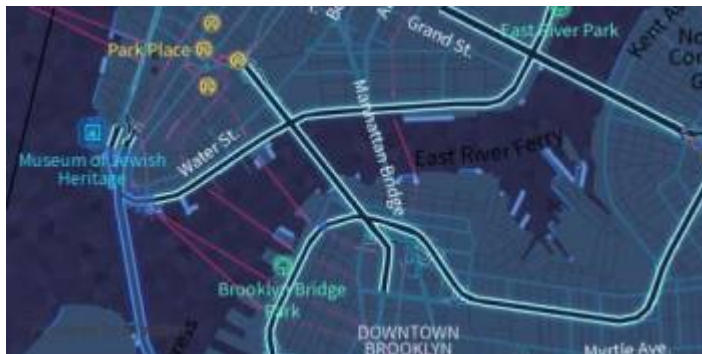

[View Basic](#)

Bubble Wrap

A full-featured city style loaded with helpful icons for points of interest.

[View Bubble Wrap](#)

Cinnabar

City style with simple colors and points of interest.

[View Cinnabar](#)

Refill

A minimalist map style designed for data visualization overlays. Inspired by the seminal Toner style by Stamen Design. Refill supports multiple color themes.

[View Refill](#)

Topo

Topographic style inspired by OpenTopoMap with contour lines. In this preview contour lines are not shown.

[View Topo](#)

Tron

Will autonomous cars dream as they charge overnight? This style is pushing mapping to new extremes, and it will push your GPU and fan to the limit.

[View Tron](#)

Walkabout

This outdoor style is perfect for hiking or getting out and about, with mountains, ski trails, biking paths, and transit stops.