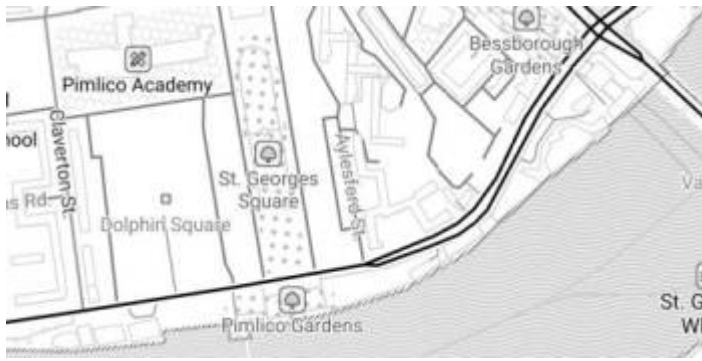

[View Basic](#)

Bubble Wrap

A full-featured city style loaded with helpful icons for points of interest.

[View Bubble Wrap](#)

Cinnabar

City style with simple colors and points of interest.

[View Cinnabar](#)

Refill

A minimalist map style designed for data visualization overlays. Inspired by the seminal Toner style by Stamen Design. Refill supports multiple color themes.

[View Refill](#)

Topo

Topographic style inspired by OpenTopoMap with contour lines. In this preview contour lines are not shown.