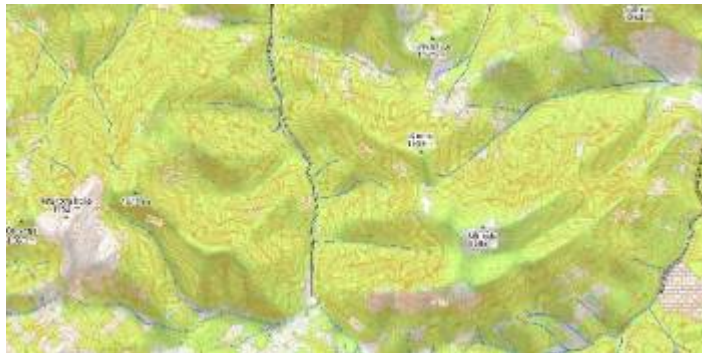

[View Basic](#)

Bubble Wrap

A full-featured city style loaded with helpful icons for points of interest.

[View Bubble Wrap](#)

Cinnabar

City style with simple colors and points of interest.

[View Cinnabar](#)

Refill

A minimalist map style designed for data visualization overlays. Inspired by the seminal Toner style by Stamen Design. Refill supports multiple color themes.

[View Refill](#)

Topo

Topographic style inspired by OpenTopoMap with contour lines. In this preview contour lines are not shown.