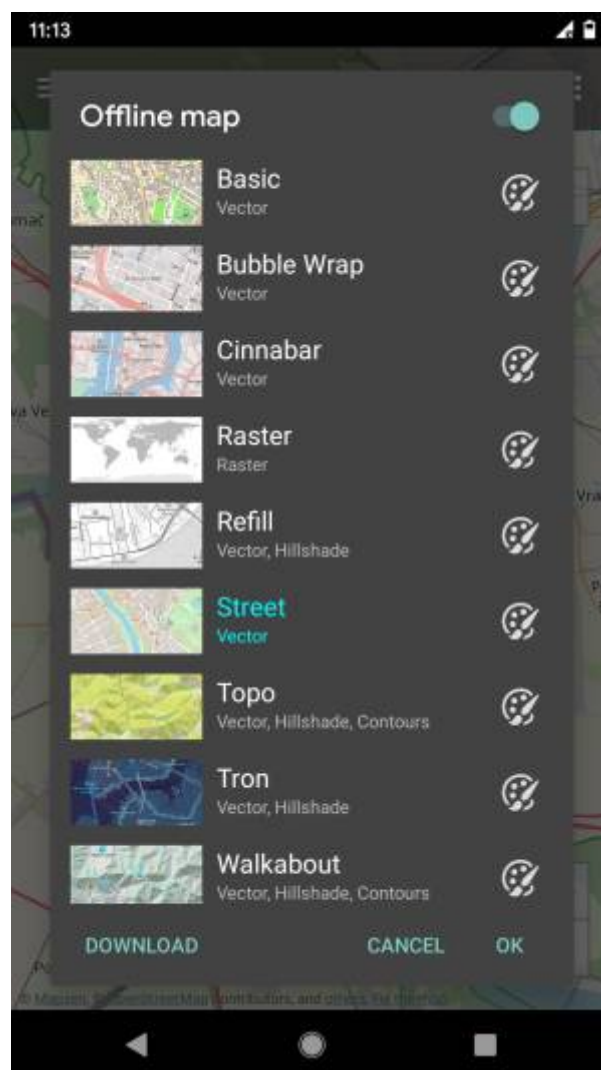

Offline map

Offline map is available only in GPX Viewer PRO.

Offline map is a map which can be used when device is **not connected to internet**, however it also work when device is connected to internet. But you first need to **download** them to your device. GPX Viewer PRO currently support only offline map data which can be downloaded **directly** in GPX Viewer PRO, it does not support custom 3rd party offline map data as of yet. These offline map data are based on **OpenStreetMap data**. Basically when you download some offline map data, in reality you download raw **vector**, **hillshade** and **contours** data for this offline map. These data need to be **styled** in order to be **shown** on the map. GPX Viewer PRO supports several **offline map styles** as is shown in the screenshot below. Currently it does not contain style which is similar to default OpenStreetMap map style, but we are working on to add this style into GPX Viewer PRO.

Here you can find tutorial [how to work with offline map](#) in GPX Viewer PRO. If you encounter problems that downloaded data for offline map are not shown, please refer to this [help page](#).