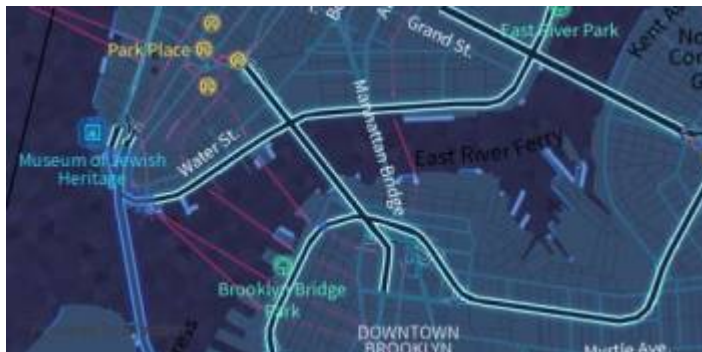

### Bubble Wrap

A full-featured city style loaded with helpful icons for points of interest.

[View Bubble Wrap](#)

### Cinnabar

City style with simple colors and points of interest.

[View Cinnabar](#)

**Refill**

A minimalist map style designed for data visualization overlays. Inspired by the seminal Toner style by Stamen Design. Refill supports multiple color themes.

[View Refill](#)

**Topo**

Topographic style inspired by OpenTopoMap with contour lines.

[View Topo](#)

**Tron**

Will autonomous cars dream as they charge overnight? This style is pushing mapping to new extremes, and it will push your GPU and fan to the limit.

[View Tron](#)

**Walkabout**

This outdoor style is perfect for hiking or getting out and about, with mountains, ski trails, biking paths, and transit stops.

[View Walkabout](#)

From:

<https://docs.vecturagames.com/gpxviewer/> - **GPX Viewer User Guide**