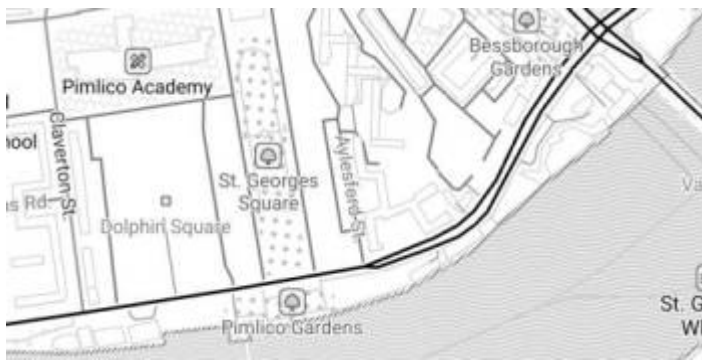

### Bubble Wrap

A full-featured city style loaded with helpful icons for points of interest.

[View Bubble Wrap](#)

### Cinnabar

City style with simple colors and points of interest.

[View Cinnabar](#)

**Refill**

A minimalist map style designed for data visualization overlays. Inspired by the seminal Toner style by Stamen Design. Refill supports multiple color themes.