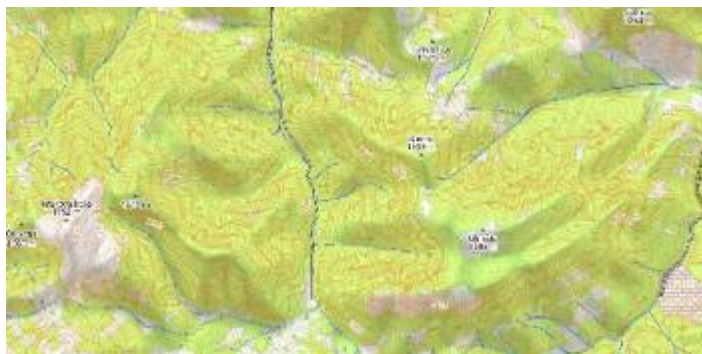

### Cinnabar

City style with simple colors and points of interest.

[View Cinnabar](#)

**Refill**

A minimalist map style designed for data visualization overlays. Inspired by the seminal Toner style by Stamen Design. Refill supports multiple color themes.

[View Refill](#)

**Topo**

Topographic style inspired by OpenTopoMap with contour lines.

[View Topo](#)

**Tron**

Will autonomous cars dream as they charge overnight? This style is pushing mapping to new extremes, and it will push your GPU and fan to the limit.