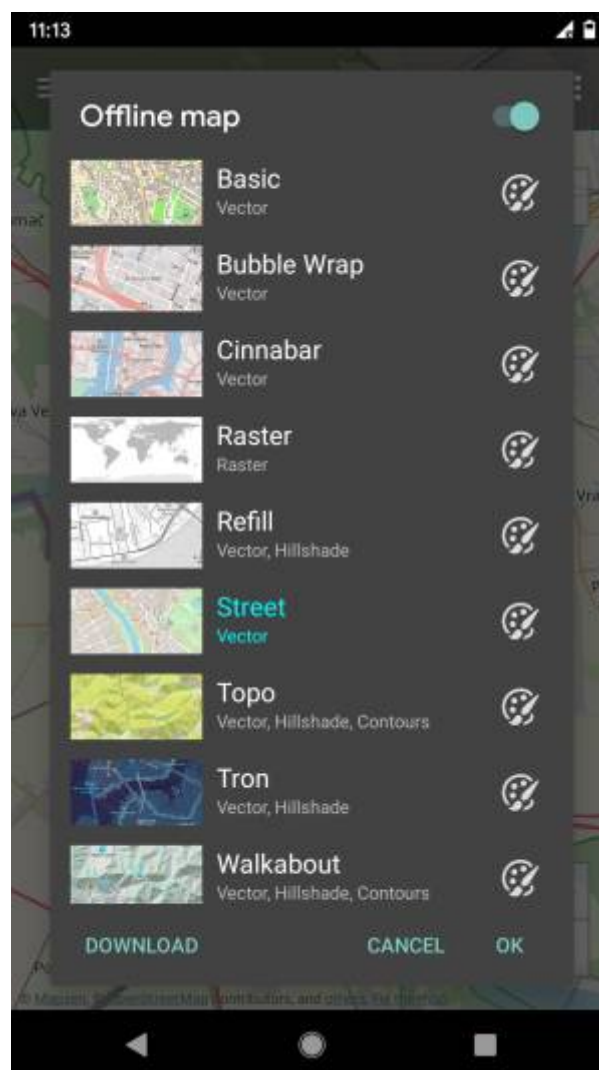

Offline map

Offline map is available only in GPX Viewer PRO.

Offline map is a map which can be used when device is **not connected to internet**, however it also work when device is connected to internet. But you first need to **download** them to your device. GPX Viewer PRO currently support only offline map data which can be downloaded **directly** in GPX Viewer PRO, it does not support custom 3rd party offline map data as of yet. These offline map data are based on **OpenStreetMap data**. Basically when you download some offline map data, in reality you download raw **vector**, **hillshade** and **contours** data for this offline map. These data need to be **styled** in order to be **shown** on the map. GPX Viewer PRO supports several **offline map styles** as is shown in the screenshot below. Currently it does not contain style which is similar to default OpenStreetMap map style, but we are working on to add this style into GPX Viewer PRO.

Here you can find tutorial [how to work with offline map](#) in GPX Viewer PRO. If you encounter problems that downloaded data for offline map are not shown, please refer to this [help page](#).