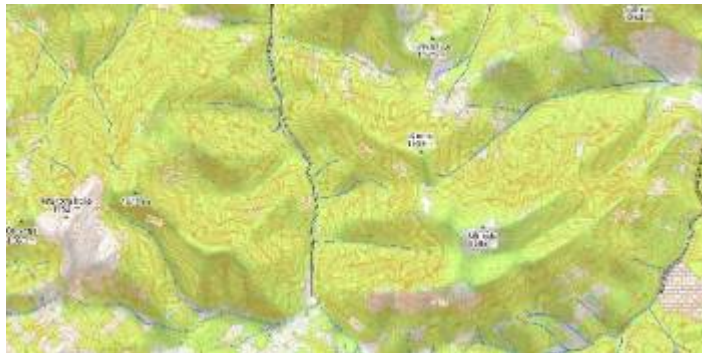

[View Basic](#)

Bubble Wrap

A full-featured city style loaded with helpful icons for points of interest.

[View Bubble Wrap](#)

Cinnabar

City style with simple colors and points of interest.

[View Cinnabar](#)

Refill

A minimalist map style designed for data visualization overlays. Inspired by the seminal Toner style by Stamen Design. Refill supports multiple color themes.

[View Refill](#)

Topo

Topographic style inspired by OpenTopoMap with contour lines.