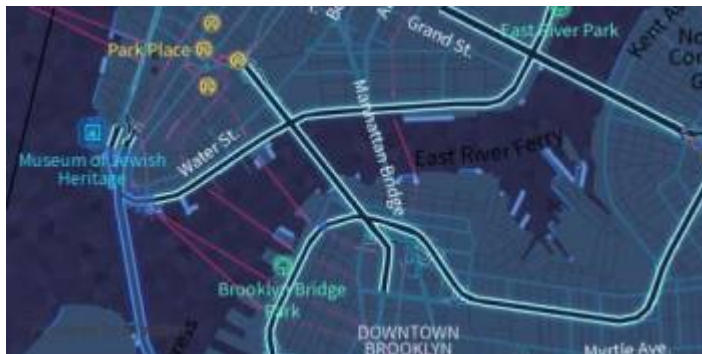

[View Basic](#)

Bubble Wrap

A full-featured city style loaded with helpful icons for points of interest.

[View Bubble Wrap](#)

Cinnabar

City style with simple colors and points of interest.

[View Cinnabar](#)

Refill

A minimalist map style designed for data visualization overlays. Inspired by the seminal Toner style by Stamen Design. Refill supports multiple color themes.

[View Refill](#)

Topo

Topographic style inspired by OpenTopoMap with contour lines.

[View Topo](#)

Tron

Will autonomous cars dream as they charge overnight? This style is pushing mapping to new extremes, and it will push your GPU and fan to the limit.

[View Tron](#)

Walkabout

This outdoor style is perfect for hiking or getting out and about, with mountains, ski trails, biking paths, and transit stops.