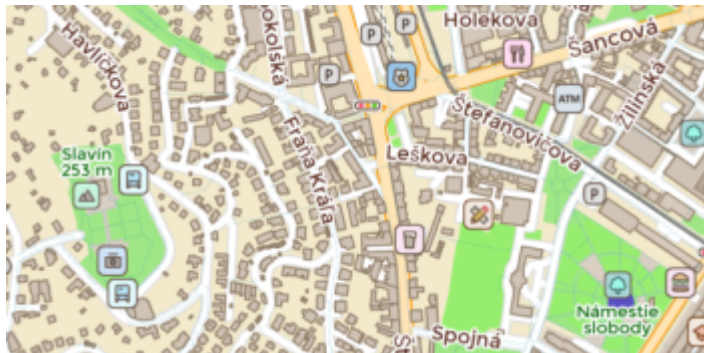

Offline map

Offline map is available only in GPX Viewer PRO.

Offline map is a map which can be used when device is **not connected to internet**, however it also work when device is connected to internet. But you first need to **download** them to your device. GPX Viewer PRO currently support only offline map data which can be downloaded **directly** in GPX Viewer PRO, it does not support custom 3rd party offline map data as of yet. These offline map data are based on **OpenStreetMap data**. Basically when you download some offline map data, in reality you download raw **vector**, **hillshade** and **contours** data for this offline map. These data need to be **styled** in order to be **shown** on the map. GPX Viewer PRO supports several **offline map styles** as is shown in the screenshot below. Currently it does not contain style which is similar to default OpenStreetMap map style, but we are working on to add this style into GPX Viewer PRO.

Below you can preview offline map styles which are available in GPX Viewer PRO to use for showing offline map data.

Basic

Most basic style with simple styling showing also points of interest. It allows fastest rendering.

Refill

A minimalist map style designed for data visualization overlays. Inspired by the seminal Toner style by Stamen Design. Refill supports multiple color themes.

[View Refill](#)

Topo

Topographic style inspired by OpenTopoMap with contour lines.