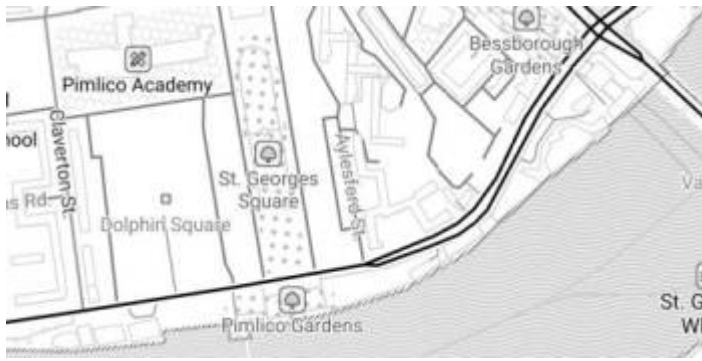

[View Basic](#)

Bubble Wrap

A full-featured city style loaded with helpful icons for points of interest.

[View Bubble Wrap](#)

Cinnabar

City style with simple colors and points of interest.

[View Cinnabar](#)

Refill

A minimalist map style designed for data visualization overlays. Inspired by the seminal Toner style by Stamen Design. Refill supports multiple color themes.

[View Refill](#)

Topo

Topographic style inspired by OpenTopoMap with contour lines.