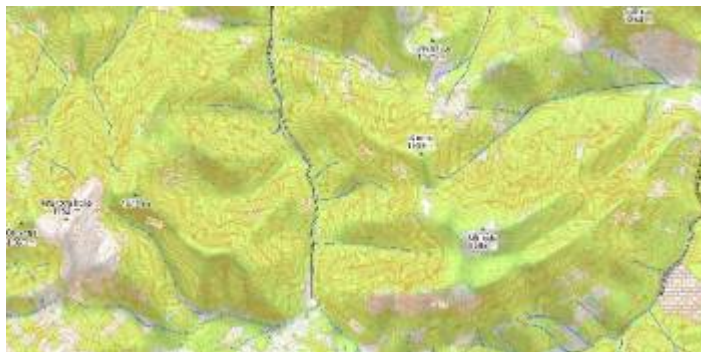

Refill

A minimalist map style designed for data visualization overlays. Inspired by the seminal Toner style by Stamen Design. Refill supports multiple color themes.

[View Refill](#)

Street

Style which tries to mimic default OpenStreetMap style.

[View Street](#)

Topo

Topographic style inspired by OpenTopoMap with contour lines.

[View Topo](#)

Tron

Will autonomous cars dream as they charge overnight? This style is pushing mapping to new extremes, and it will push your GPU and fan to the limit.