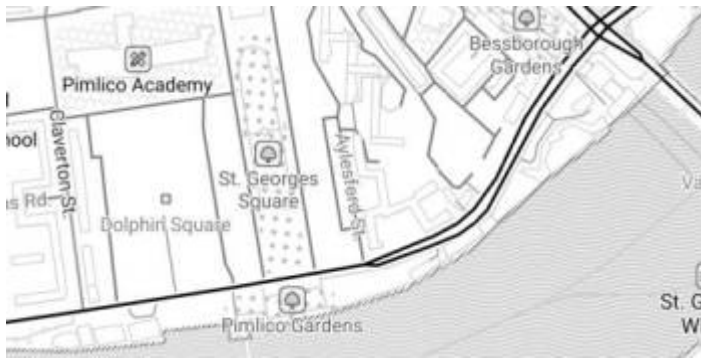

[View Basic](#)

Bubble Wrap

A full-featured city style loaded with helpful icons for points of interest.

[View Bubble Wrap](#)

Cinnabar

City style with simple colors and points of interest.

[View Cinnabar](#)

Refill

A minimalist map style designed for data visualization overlays. Inspired by the seminal Toner style by Stamen Design. Refill supports multiple color themes.

[View Refill](#)

Street

Style which tries to mimic default OpenStreetMap style.