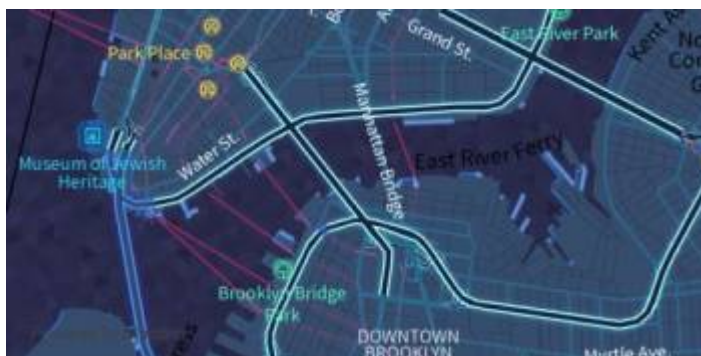

[View Basic](#)

Bubble Wrap

A full-featured city style loaded with helpful icons for points of interest.

[View Bubble Wrap](#)

Cinnabar

City style with simple colors and points of interest.

[View Cinnabar](#)

Refill

A minimalist map style designed for data visualization overlays. Inspired by the seminal Toner style by Stamen Design. Refill supports multiple color themes.

[View Refill](#)

Street

Style which tries to mimic default OpenStreetMap style.

[View Street](#)

Topo

Topographic style inspired by OpenTopoMap with contour lines.

[View Topo](#)

Tron

Will autonomous cars dream as they charge overnight? This style is pushing mapping to new extremes, and it will push your GPU and fan to the limit.

[View Tron](#)

Walkabout

This outdoor style is perfect for hiking or getting out and about, with mountains, ski trails, biking paths, and transit stops.

[View Walkabout](#)

From: <https://docs.vecturagames.com/gpxviewer/> - **GPX Viewer User Guide**