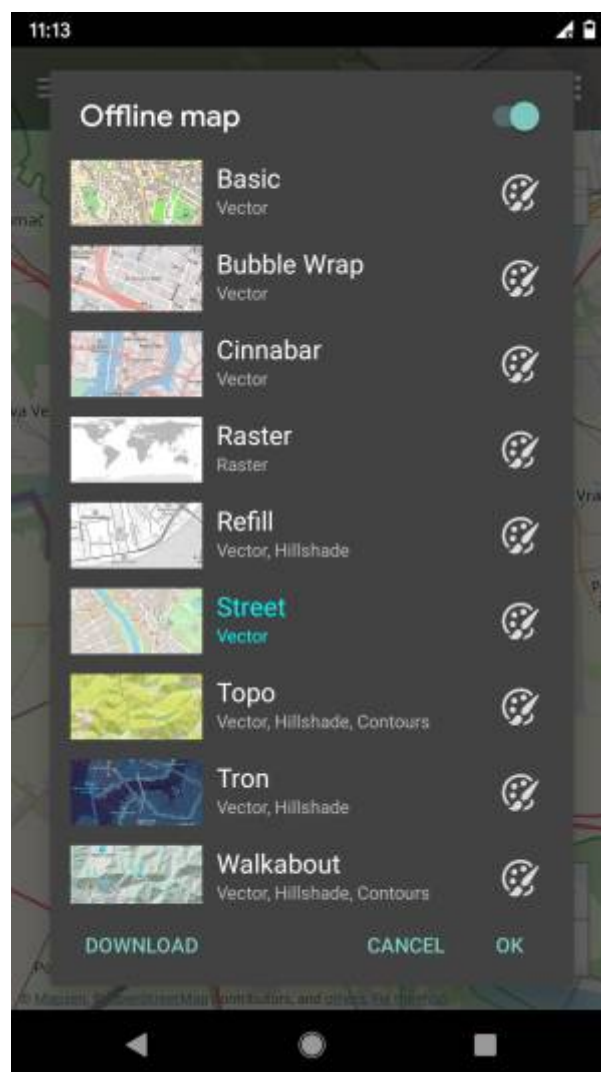

Offline map

Offline map is available only in GPX Viewer PRO.

Offline map is a map which can be used when device is **not connected to internet**, however it also work when device is connected to internet. But you first need to **download** them to your device. GPX Viewer PRO currently support only offline map data which can be downloaded **directly** in GPX Viewer PRO, it does not support custom 3rd party offline map data as of yet. These offline map data are based on **OpenStreetMap data**. Basically when you download some offline map data, in reality you download raw **vector**, **hillshade** and **contours** data for this offline map. These data need to be **styled** in order to be **shown** on the map. GPX Viewer PRO supports several **offline map styles** as is shown in the screenshot below. Currently it does not contain style which is similar to default OpenStreetMap map style, but we are working on to add this style into GPX Viewer PRO.

Here you can find tutorial [how to work with offline map](#) in GPX Viewer PRO. If you encounter problems that downloaded data for offline map are not shown, please refer to this [help page](#).