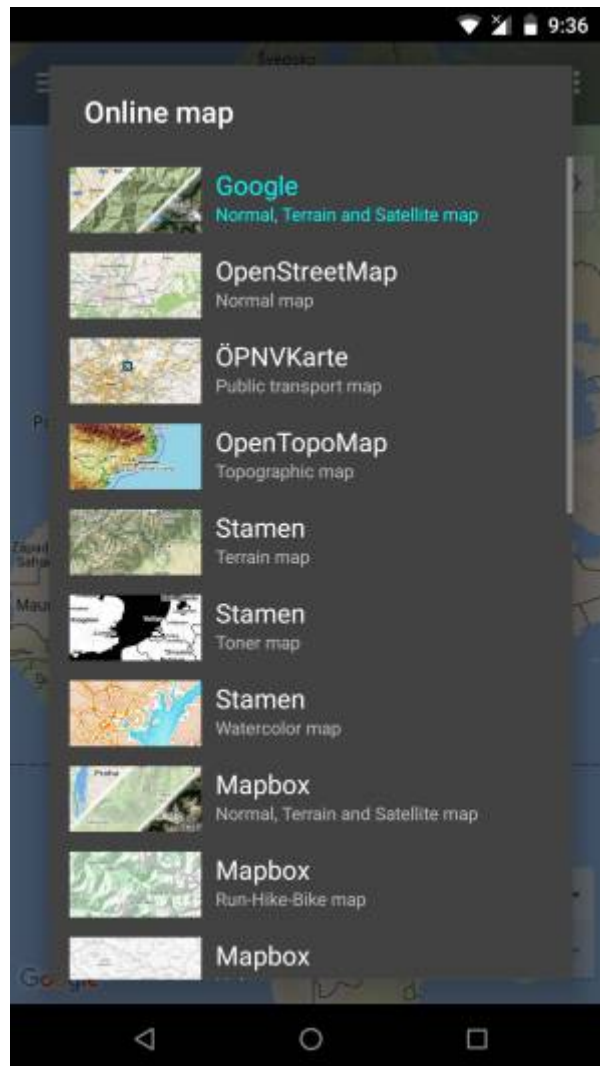

## Online maps

---

Online maps are maps which can be used only when device is **connected to internet**. However GPX Viewer supports **caching** of maps. When you **show** some locations on map when your device is online it will cache that locations and when you turn your device offline and restart GPX Viewer and show that locations again they will be loaded from **cache**. But we don't recommend relying on this feature because Android system can at any time decide to **erase** this cached data.

### ÖPNVKarte

Worldwide online map highlighting public transport information (busses, trams, trains, stops etc.) based on Openstreetmap data.

[View ÖPNVKarte](#)

### OpenTopoMap

OpenTopoMap is a online map aiming at rendering topographic maps from OpenStreetMap and SRTM data.

[View OpenTopoMap](#)

### HERE

Nice online maps with wide variety of types like terrain, satellite, minimalist and city.

[View HERE](#)