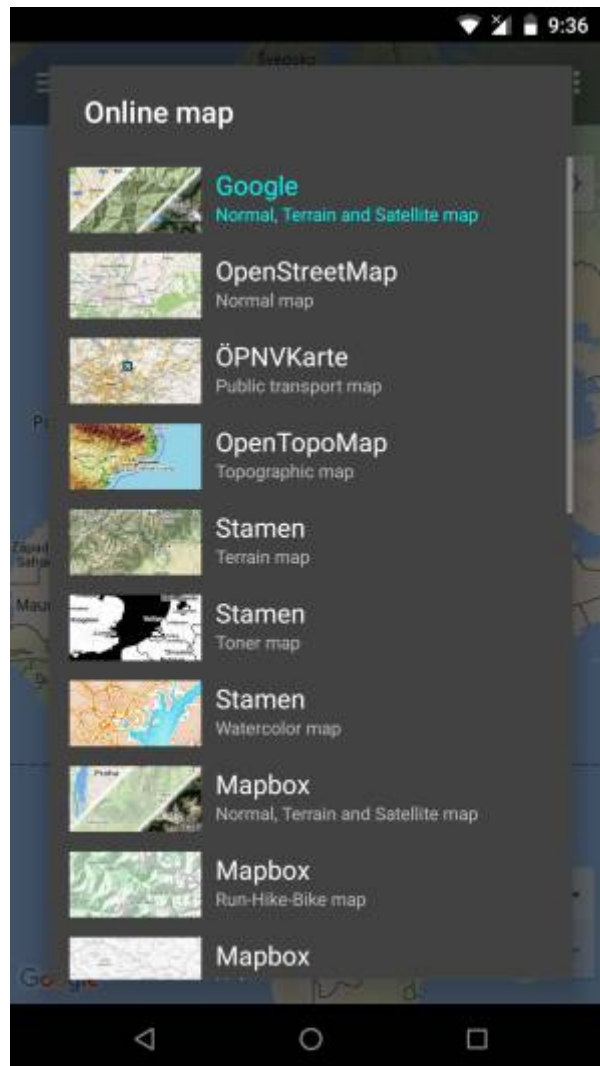

## Online maps

---

Online maps are maps which can be used only when device is **connected to internet**. However GPX Viewer supports **caching** of maps. When you **show** some locations on map when your device is online it will cache that locations and when you turn your device offline and restart GPX Viewer and show that locations again they will be loaded from **cache**. But we don't recommend relying on this feature because Android system can at any time decide to **erase** this cached data.

### ÖPNVKarte

Worldwide online map highlighting public transport information (busses, trams, trains, stops etc.) based on Openstreetmap data.

[View ÖPNVKarte](#)

**CycloSM**

OpenStreetMap primarily aimed at showing information useful to cyclists.

[View CycloSM](#)

**OpenTopoMap**

OpenTopoMap is a online map aiming at rendering topographic maps from OpenStreetMap and SRTM data.

[View OpenTopoMap](#)

**Stamen**

Online maps based on OpenStreetMap data with Terrain, Toner and Watercolor styles.

[View Stamen](#)

**Mapbox**

Mapbox has many beautiful online maps based on OpenStreetMap data.

[View Mapbox](#)

**HERE**

Nice online maps with wide variety of types like terrain, satellite, minimalist and city.