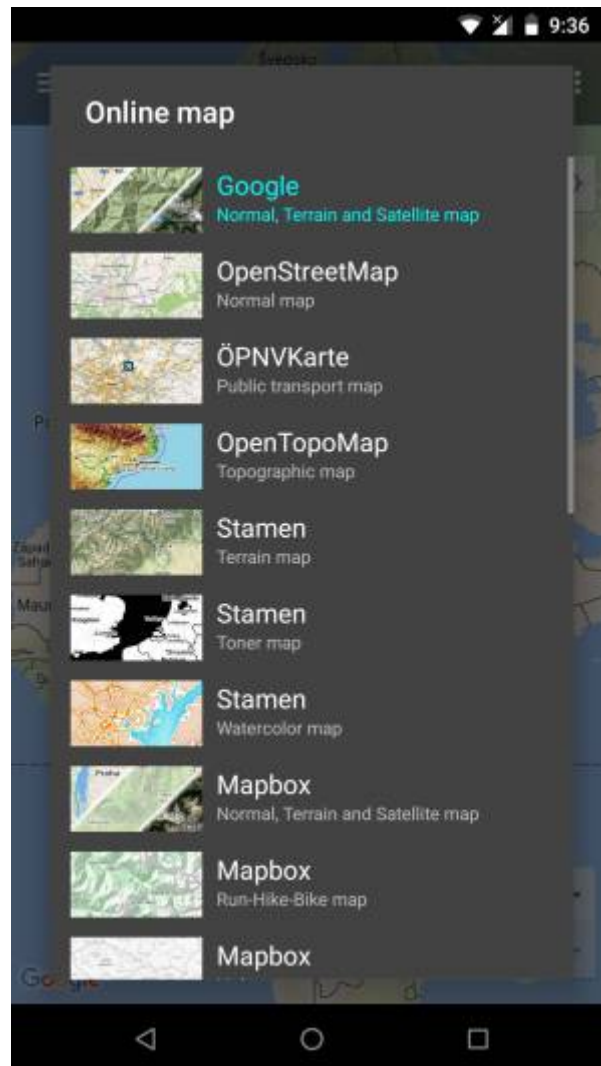

Online maps

Online maps are maps which can be used only when device is **connected to internet**. However GPX Viewer supports **caching** of maps. When you **show** some locations on map when your device is online it will cache that locations and when you turn your device offline and restart GPX Viewer and show that locations again they will be loaded from **cache**. But we don't recommend relying on this feature because Android system can at any time decide to **erase** this cached data.

[View OpenStreetMap](#)

ÖPNVKarte

Worldwide online map highlighting public transport information (busses, trams, trains, stops etc.) based on Openstreetmap data.

[View ÖPNVKarte](#)

CycloSM

OpenStreetMap primarily aimed at showing information useful to cyclists.

[View CycloSM](#)

OpenTopoMap

OpenTopoMap is a online map aiming at rendering topographic maps from OpenStreetMap and SRTM data.

[View OpenTopoMap](#)

Stamen

Online maps based on OpenStreetMap data with Terrain, Toner and Watercolor styles.

Thunderforest

A wide variety of online maps for terrain, outdoors, transport and most famous OpenCycleMap.

[View Thunderforest](#)

From: <https://docs.vecturagames.com/gpxviewer/> - **GPX Viewer User Guide**