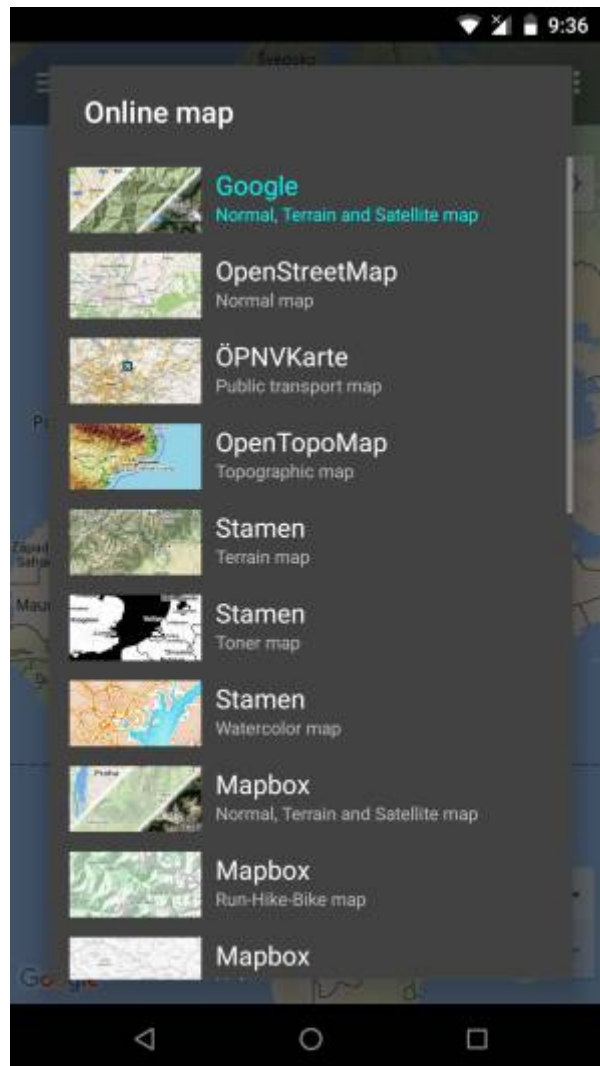

Online maps

Online maps are maps which can be used only when device is **connected to internet**. However GPX Viewer supports **caching** of maps. When you **show** some locations on map when your device is online it will cache that locations and when you turn your device offline and restart GPX Viewer and show that locations again they will be loaded from **cache**. But we don't recommend relying on this feature because Android system can at any time decide to **erase** this cached data.

[View OpenStreetMap](#)

ÖPNVKarte

Worldwide online map highlighting public transport information (busses, trams, trains, stops etc.) based on Openstreetmap data.

[View ÖPNVKarte](#)

CycloSM

OpenStreetMap primarily aimed at showing information useful to cyclists.

[View CycloSM](#)

OpenTopoMap

OpenTopoMap is a online map aiming at rendering topographic maps from OpenStreetMap and SRTM data.

[View OpenTopoMap](#)

Stamen

Online maps based on OpenStreetMap data with Terrain, Toner and Watercolor styles.

Thunderforest

A wide variety of online maps for terrain, outdoors, transport and most famous OpenCycleMap.

[View Thunderforest](#)

From: <https://docs.vecturagames.com/gpxviewer/> - **GPX Viewer User Guide**