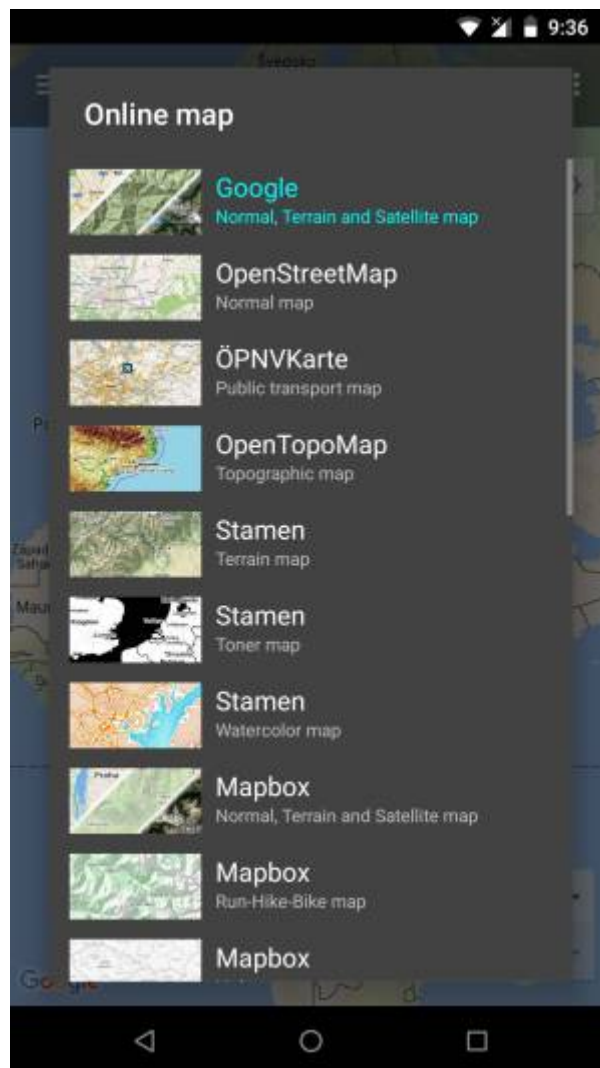

Online maps

Online maps are maps which can be used only when the device is **connected to the internet**. However, GPX Viewer supports **caching** of maps. When you **show** some locations on a map when your device is online it will cache those locations and when you turn your device offline and restart GPX Viewer and show those locations again they will be loaded from **cache**. But we don't recommend relying on this feature because the Android system can at any time decide to **erase** this cached data.

[View OpenStreetMap](#)

ÖPNVKarte

Worldwide online map highlighting public transport information (busses, trams, trains, stops etc.) based on Openstreetmap data.

[View ÖPNVKarte](#)

CycloSM

OpenStreetMap primarily aimed at showing information useful to cyclists.

[View CycloSM](#)

OpenTopoMap

OpenTopoMap is a online map aiming at rendering topographic maps from OpenStreetMap and SRTM data.

[View OpenTopoMap](#)

Stamen

Online maps based on OpenStreetMap data with Terrain, Toner and Watercolor styles.

Thunderforest

A wide variety of online maps for terrain, outdoors, transport and most famous OpenCycleMap.

[View Thunderforest](#)

From: <https://docs.vecturagames.com/gpxviewer/> - **GPX Viewer User Guide**