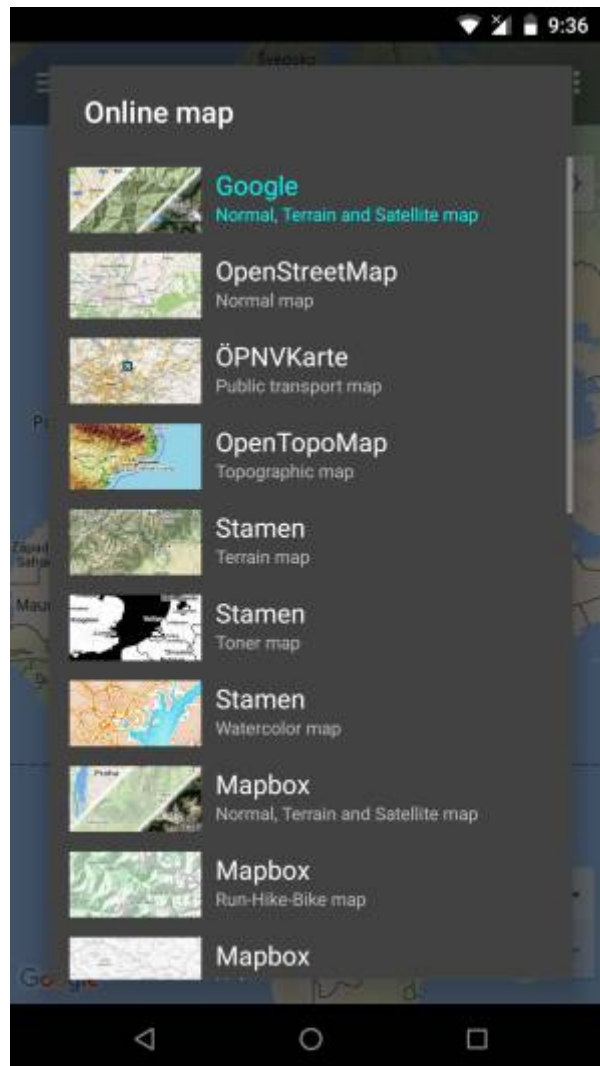

Online maps

Online maps are maps which can be used only when the device is **connected to the internet**. However, GPX Viewer supports **caching** of maps. When you **show** some locations on a map when your device is online it will cache those locations and when you turn your device offline and restart GPX Viewer and show those locations again they will be loaded from **cache**. But we don't recommend relying on this feature because the Android system can at any time decide to **erase** this cached data.

[View OpenStreetMap](#)

ÖPNVKarte

Worldwide online map highlighting public transport information (busses, trams, trains, stops etc.) based on Openstreetmap data.

[View ÖPNVKarte](#)

CycloSM

OpenStreetMap primarily aimed at showing information useful to cyclists.

[View CycloSM](#)

OpenTopoMap

OpenTopoMap is a online map aiming at rendering topographic maps from OpenStreetMap and SRTM data.

[View OpenTopoMap](#)

Stamen

Online maps based on OpenStreetMap data with Terrain, Toner and Watercolor styles.

Thunderforest

A wide variety of online maps for terrain, outdoors, transport and most famous OpenCycleMap.

[View Thunderforest](#)

From:

<https://docs.vecturagames.com/gpxviewer/> - **GPX Viewer User Guide**