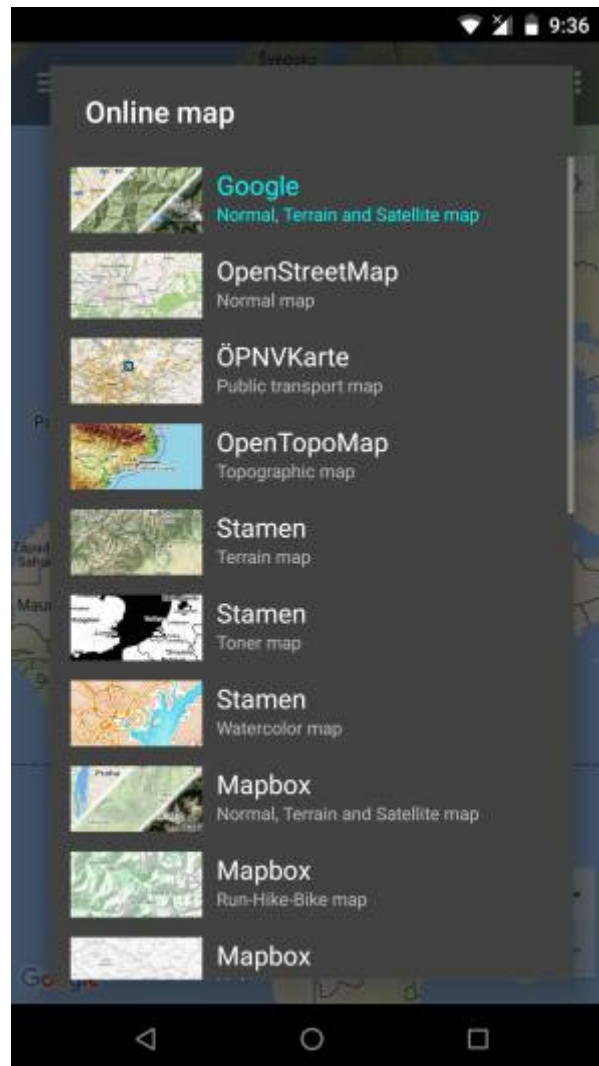

Online maps

Online maps are maps which can be used only when the device is **connected to the internet**. However, GPX Viewer supports **caching** of maps. When you **show** some locations on a map when your device is online it will cache those locations and when you turn your device offline and restart GPX Viewer and show those locations again they will be loaded from **cache**. But we don't recommend relying on this feature because the Android system can at any time decide to **erase** this cached data.

[View OpenStreetMap](#)

ÖPNVKarte

Worldwide online map highlighting public transport information (busses, trams, trains, stops etc.) based on Openstreetmap data.

[View ÖPNVKarte](#)

CycloSM

OpenStreetMap primarily aimed at showing information useful to cyclists.

[View CycloSM](#)

OpenTopoMap

OpenTopoMap is a online map aiming at rendering topographic maps from OpenStreetMap and SRTM data.

[View OpenTopoMap](#)

Stamen

Online maps based on OpenStreetMap data with Terrain, Toner and Watercolor styles.

Thunderforest

A wide variety of online maps for terrain, outdoors, transport and most famous OpenCycleMap.

[View Thunderforest](#)

From: <https://docs.vecturagames.com/gpxviewer/> - **GPX Viewer User Guide**