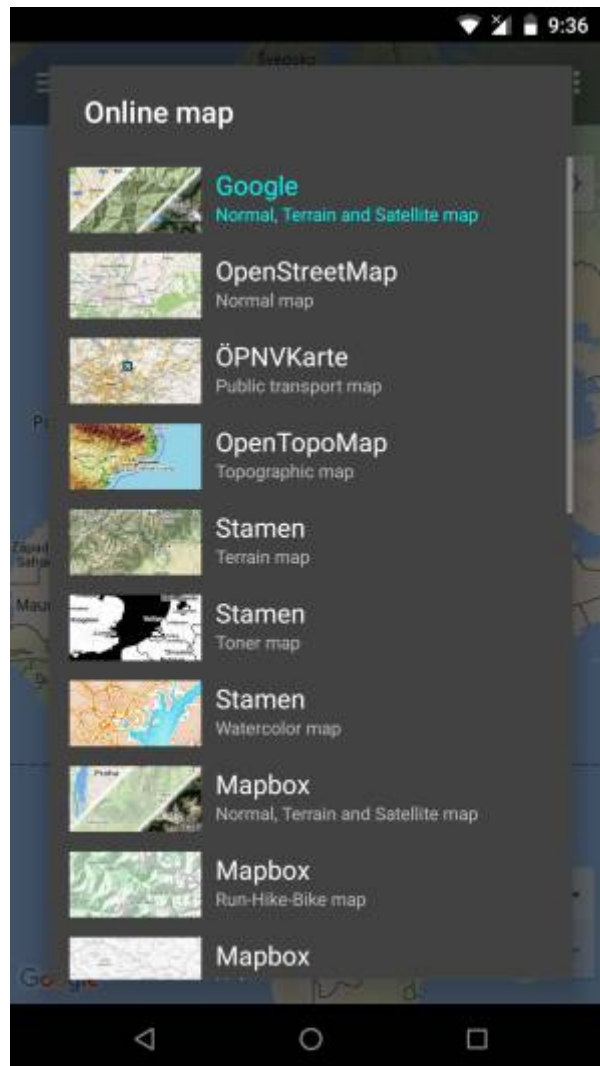

## Online maps

---

Online maps are maps which can be used only when the device is **connected to the internet**. However, GPX Viewer supports **caching** of maps. When you **show** some locations on a map when your device is online it will cache those locations and when you turn your device offline and restart GPX Viewer and show those locations again they will be loaded from **cache**. But we don't recommend relying on this feature because the Android system can at any time decide to **erase** this cached data.

### ÖPNVKarte

Worldwide online map highlighting public transport information (busses, trams, trains, stops etc.) based on Openstreetmap data.

[View ÖPNVKarte](#)

**CycloSM**

OpenStreetMap primarily aimed at showing information useful to cyclists.

[View CycloSM](#)

**OpenTopoMap**

OpenTopoMap is a online map aiming at rendering topographic maps from OpenStreetMap and SRTM data.

[View OpenTopoMap](#)

**Stamen**

Online maps based on OpenStreetMap data with Terrain, Toner and Watercolor styles.

[View Stamen](#)

**Mapbox**

Mapbox has many beautiful online maps based on OpenStreetMap data.

[View Mapbox](#)

**HERE**

Nice online maps with a wide variety of types like terrain, satellite, minimalist and city.