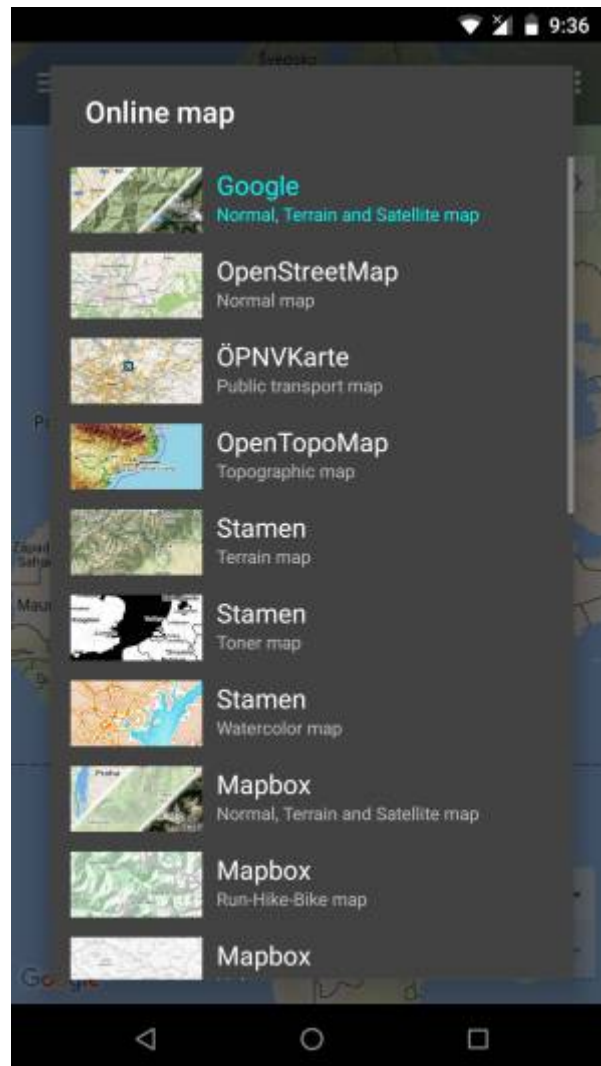

Online maps

Online maps are maps which can be used only when the device is **connected to the internet**. However, GPX Viewer supports **caching** of maps. When you **show** some locations on a map when your device is online it will cache those locations and when you turn your device offline and restart GPX Viewer and show those locations again they will be loaded from **cache**. But we don't recommend relying on this feature because the Android system can at any time decide to **erase** this cached data.

[View OpenStreetMap](#)

ÖPNVKarte

Worldwide online map highlighting public transport information (busses, trams, trains, stops etc.) based on Openstreetmap data.

[View ÖPNVKarte](#)

CycloSM

OpenStreetMap primarily aimed at showing information useful to cyclists.

[View CycloSM](#)

OpenTopoMap

OpenTopoMap is an online map aiming at rendering topographic maps from OpenStreetMap and SRTM data.

[View OpenTopoMap](#)

Stamen

Online maps based on OpenStreetMap data with Terrain, Toner and Watercolor styles.

Thunderforest

A wide variety of online maps for terrain, outdoors, transport and most famous OpenCycleMap.

[View Thunderforest](#)

From: <https://docs.vecturagames.com/gpxviewer/> - **GPX Viewer User Guide**