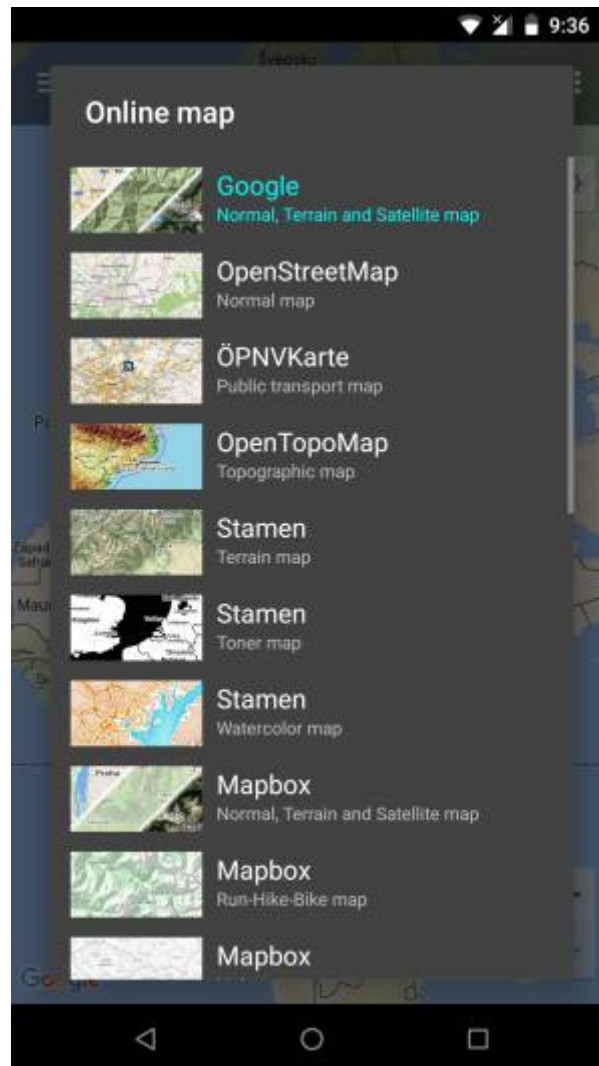

Online maps

Online maps are maps which can be used only when the device is **connected to the internet**. However, GPX Viewer supports **caching** of maps. When you **show** some locations on a map when your device is online it will cache those locations and when you turn your device offline and restart GPX Viewer and show those locations again they will be loaded from **cache**. But we don't recommend relying on this feature because the Android system can at any time decide to **erase** this cached data.

[View OpenStreetMap](#)

ÖPNVKarte

Worldwide online map highlighting public transport information (busses, trams, trains, stops etc.) based on Openstreetmap data.

[View ÖPNVKarte](#)

CycloSM

OpenStreetMap primarily aimed at showing information useful to cyclists.

[View CycloSM](#)

OpenTopoMap

OpenTopoMap is an online map aiming at rendering topographic maps from OpenStreetMap and SRTM data.

[View OpenTopoMap](#)

Stamen

Online maps based on OpenStreetMap data with Terrain, Toner and Watercolor styles.

Thunderforest

A wide variety of online maps for terrain, outdoors, transport and most famous OpenCycleMap.

[View Thunderforest](#)

From: <https://docs.vecturagames.com/gpxviewer/> - **GPX Viewer User Guide**