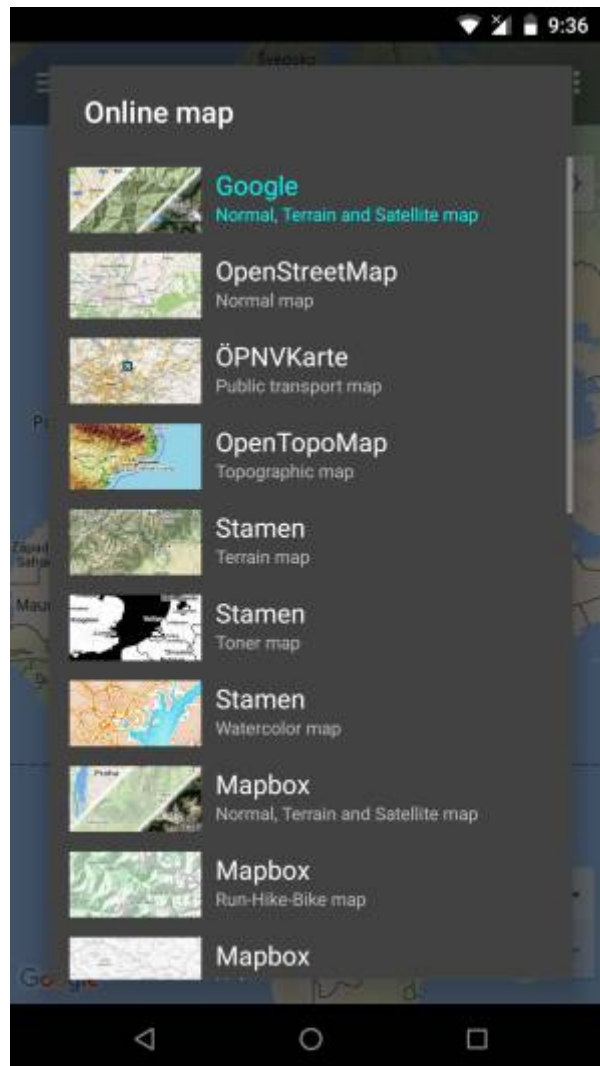

## Online maps

---

Online maps are maps which can be used only when the device is **connected to the internet**. However, GPX Viewer supports **caching** of maps. When you **show** some locations on a map when your device is online it will cache those locations and when you turn your device offline and restart GPX Viewer and show those locations again they will be loaded from **cache**. But we don't recommend relying on this feature because the Android system can at any time decide to **erase** this cached data.

### ÖPNVKarte

Worldwide online map highlighting public transport information (busses, trams, trains, stops etc.) based on Openstreetmap data.

[View ÖPNVKarte](#)

**CyclOSM**

OpenStreetMap primarily aimed at showing information useful to cyclists.

[View CyclOSM](#)

**OpenTopoMap**

OpenTopoMap is an online map aiming at rendering topographic maps from OpenStreetMap and SRTM data.

[View OpenTopoMap](#)

**Stamen**

Online maps based on OpenStreetMap data with Terrain, Toner and Watercolor styles.

[View Stamen](#)

**Mapbox**

Mapbox has many beautiful online maps based on OpenStreetMap data.

[View Mapbox](#)

**HERE**

Nice online maps with a wide variety of types like terrain, satellite, minimalist and city.