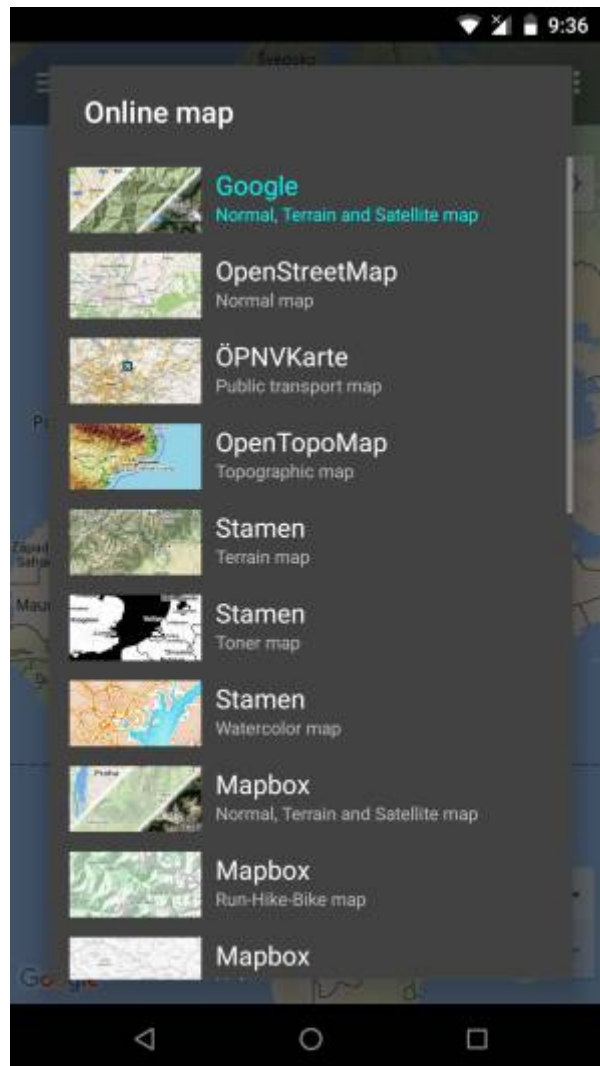

Online maps

Online maps are maps which can be used only when the device is **connected to the internet**. However, GPX Viewer supports **caching** of maps. When you **show** some locations on a map when your device is online it will cache those locations and when you turn your device offline and restart GPX Viewer and show those locations again they will be loaded from **cache**. But we don't recommend relying on this feature because the Android system can at any time decide to **erase** this cached data.

[View OpenStreetMap](#)

ÖPNVKarte

Worldwide online map highlighting public transport information (busses, trams, trains, stops etc.) based on Openstreetmap data.

[View ÖPNVKarte](#)

CycloSM

OpenStreetMap primarily aimed at showing information useful to cyclists.

[View CycloSM](#)

OpenTopoMap

OpenTopoMap is an online map aiming at rendering topographic maps from OpenStreetMap and SRTM data.

[View OpenTopoMap](#)

Stamen

Online maps based on OpenStreetMap data with Terrain, Toner and Watercolor styles.

Thunderforest

A wide variety of online maps for terrain, outdoors, transport and most famous OpenCycleMap.

[View Thunderforest](#)

From: <https://docs.vecturagames.com/gpxviewer/> - **GPX Viewer User Guide**