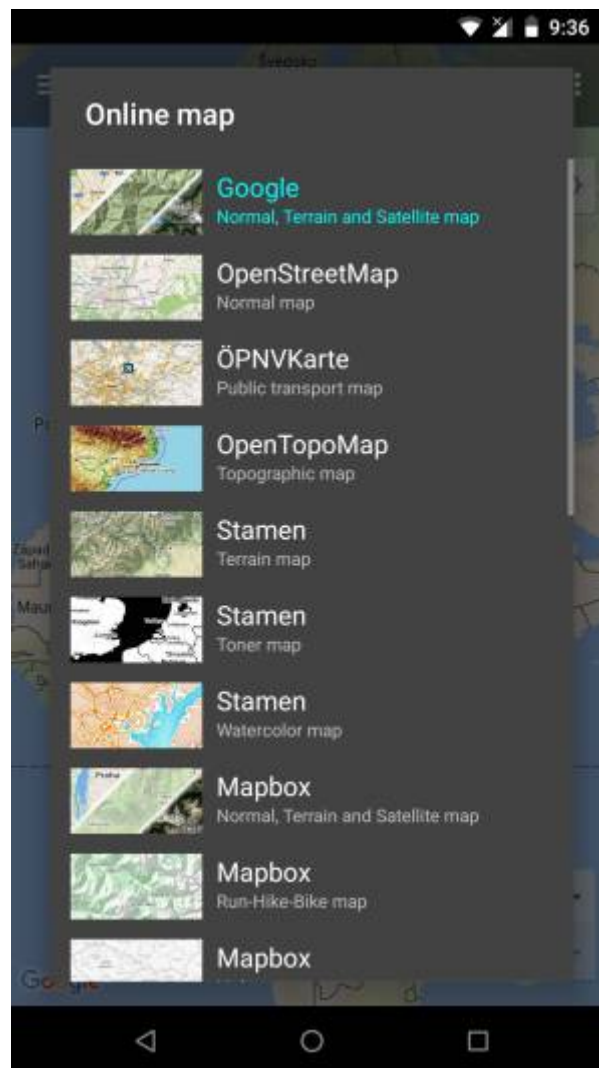

## Online maps

---

Online maps are maps that can be used only when the device is **connected to the internet**. However, GPX Viewer supports **caching** of maps. When you **show** some locations on a map when your device is online it will cache those locations and when you turn your device offline and restart GPX Viewer and show those locations again they will be loaded from **cache**. But we don't recommend relying on this feature because the Android system can at any time decide to **erase** this cached data.

### ÖPNVKarte

Worldwide online map highlighting public transport information (busses, trams, trains, stops, etc.) based on OpenStreetMap data.

[View ÖPNVKarte](#)

**CycloSM**

OpenStreetMap primarily aimed at showing information useful to cyclists.

[View CycloSM](#)

**OpenTopoMap**

OpenTopoMap is an online map aiming at rendering topographic maps from OpenStreetMap and SRTM data.

[View OpenTopoMap](#)

**Stamen**

Online maps based on OpenStreetMap data with Terrain, Toner, and Watercolor styles.

[View Stamen](#)

**Mapbox**

Mapbox has many beautiful online maps based on OpenStreetMap data.

[View Mapbox](#)

**HERE**

Nice online maps with a wide variety of types like terrain, satellite, minimalist, and city.