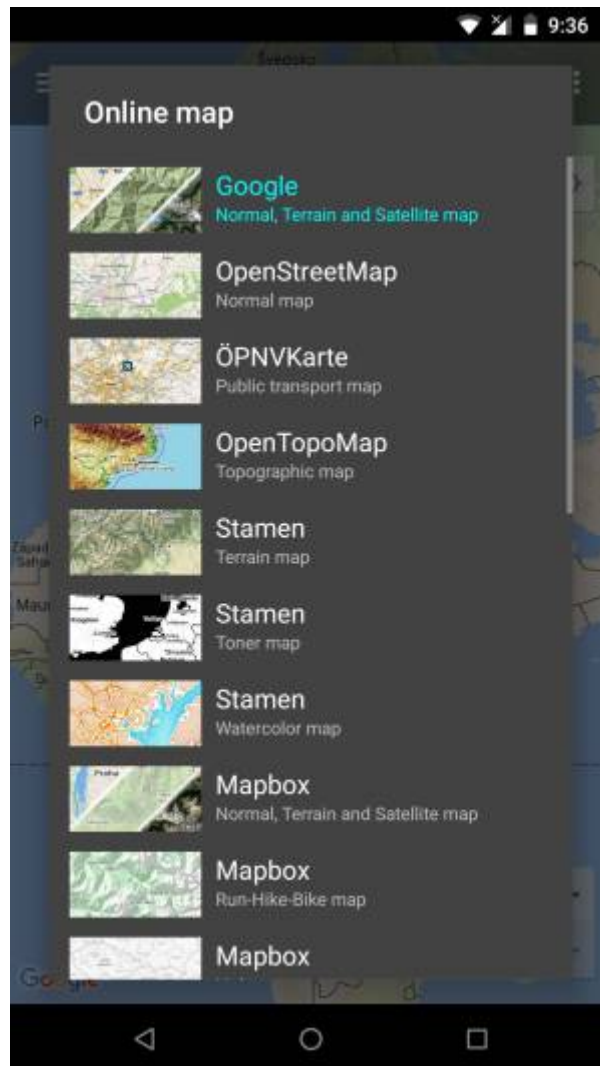

Online maps

Online maps are maps that can be used only when the device is **connected to the internet**. However, GPX Viewer supports **caching** of maps. When you **show** some locations on a map when your device is online it will cache those locations and when you turn your device offline and restart GPX Viewer and show those locations again they will be loaded from **cache**. But we don't recommend relying on this feature because the Android system can at any time decide to **erase** this cached data.

[View OpenStreetMap](#)

ÖPNVKarte

Worldwide online map highlighting public transport information (busses, trams, trains, stops, etc.) based on OpenStreetMap data.

[View ÖPNVKarte](#)

CycloSM

OpenStreetMap primarily aimed at showing information useful to cyclists.

[View CycloSM](#)

OpenTopoMap

OpenTopoMap is an online map aiming at rendering topographic maps from OpenStreetMap and SRTM data.

[View OpenTopoMap](#)

Stamen

Online maps based on OpenStreetMap data with Terrain, Toner, and Watercolor styles.

[View HERE](#)

Thunderforest

A wide variety of online maps for terrain, outdoors, transport, and most famous OpenCycleMap.

[View Thunderforest](#)

From: <https://docs.vecturagames.com/gpxviewer/> - **GPX Viewer User Guide**