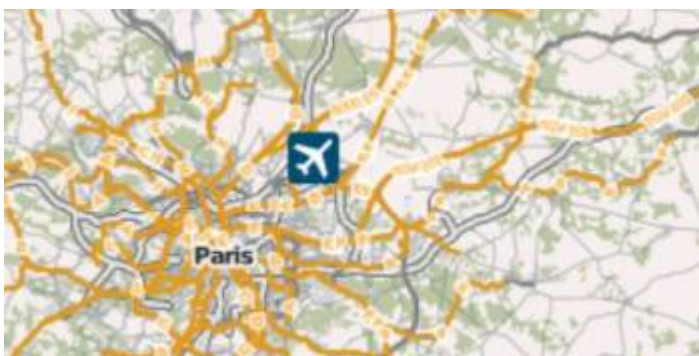

[View OpenStreetMap](#)

ÖPNVKarte

Worldwide online map highlighting public transport information (busses, trams, trains, stops, etc.) based on OpenStreetMap data.

[View ÖPNVKarte](#)

CycloSM

OpenStreetMap primarily aimed at showing information useful to cyclists.

[View CycloSM](#)

OpenTopoMap

OpenTopoMap is an online map aiming at rendering topographic maps from OpenStreetMap and SRTM data.

[View OpenTopoMap](#)

Stamen

Online maps based on OpenStreetMap data with Terrain, Toner, and Watercolor styles.