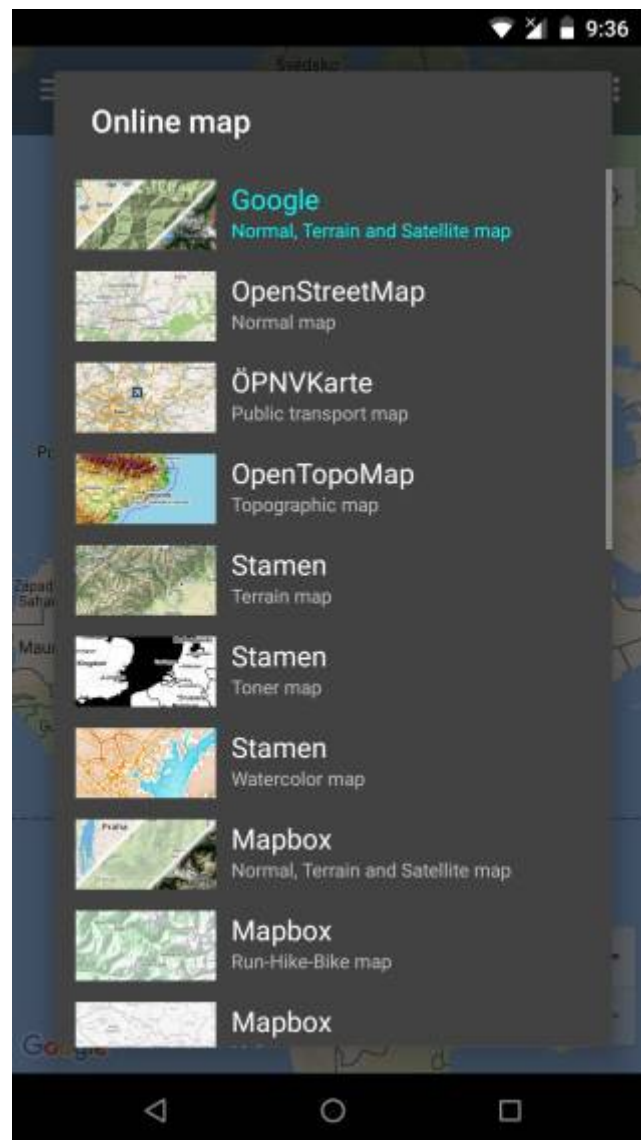

Online maps

Online maps are maps that can be used only when the device is **connected to the internet**. However, GPX Viewer supports **caching** of maps. When you **show** some locations on a map when your device is online it will cache those locations and when you turn your device offline and restart GPX Viewer and show those locations again they will be loaded from **cache**. But we don't recommend relying on this feature because the Android system can at any time decide to **erase** this cached data.

[View OpenStreetMap](#)

ÖPNVKarte

Worldwide online map highlighting public transport information (busses, trams, trains, stops, etc.) based on OpenStreetMap data.

[View ÖPNVKarte](#)

CycloSM

OpenStreetMap primarily aimed at showing information useful to cyclists.

[View CycloSM](#)

OpenTopoMap

OpenTopoMap is an online map aiming at rendering topographic maps from OpenStreetMap and SRTM data.

[View OpenTopoMap](#)

Stamen

Online maps based on OpenStreetMap data with Terrain, Toner, and Watercolor styles.

[View Stamen](#)

Mapbox

Mapbox has many beautiful online maps based on OpenStreetMap data.

[View Mapbox](#)

HERE

Nice online maps with a wide variety of types like terrain, satellite, minimalist, and city.