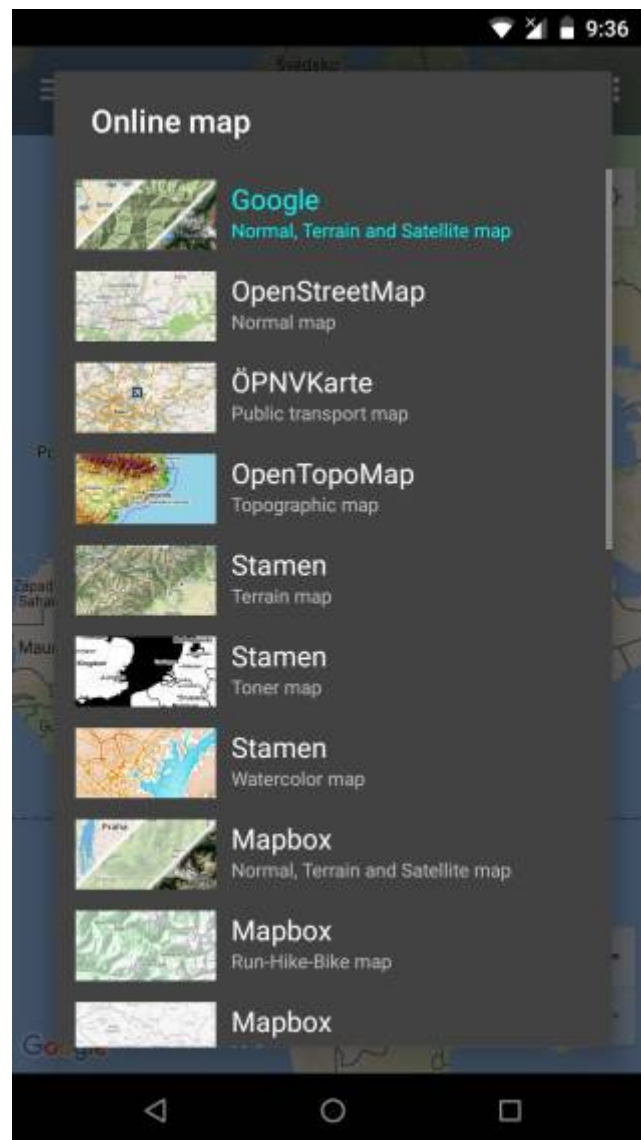

## Online maps

---

Online maps are maps that can be used only when the device is **connected to the internet**. However, GPX Viewer supports **caching** of maps. When you **show** some locations on a map when your device is online it will cache those locations and when you turn your device offline and restart GPX Viewer and show those locations again they will be loaded from **cache**. But we don't recommend relying on this feature because the Android system can at any time decide to **erase** this cached data.

### ÖPNVKarte

Worldwide online map highlighting public transport information (busses, trams, trains, stops, etc.) based on OpenStreetMap data.

[View ÖPNVKarte](#)

**CyclOSM**

OpenStreetMap primarily aimed at showing information useful to cyclists.

[View CyclOSM](#)

**OpenTopoMap**

OpenTopoMap is an online map aiming at rendering topographic maps from OpenStreetMap and SRTM data.

[View OpenTopoMap](#)

**Stamen**

Online maps based on OpenStreetMap data with Terrain, Toner, and Watercolor styles.

[View Stamen](#)

**Mapbox**

Mapbox has many beautiful online maps based on OpenStreetMap data.

[View Mapbox](#)

**HERE**

Nice online maps with a wide variety of types like terrain, satellite, minimalist, and city.