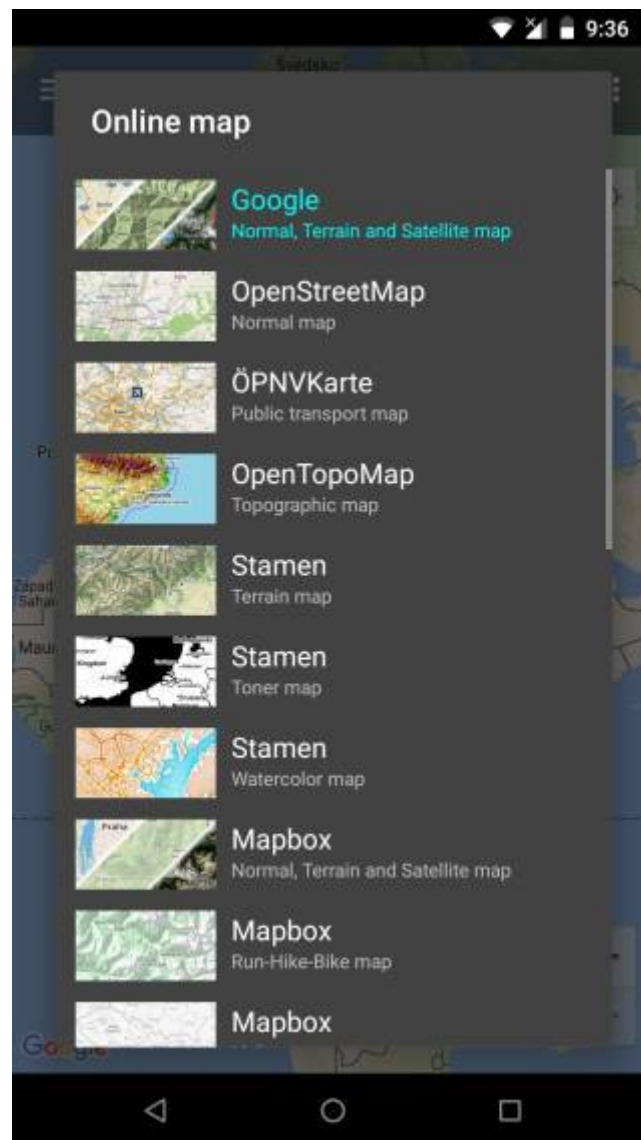

## Online maps

---

Online maps are maps that can be used only when the device is **connected to the internet**. However, GPX Viewer supports **caching** of maps. When you **show** some locations on a map when your device is online it will cache those locations and when you turn your device offline and restart GPX Viewer and show those locations again they will be loaded from **cache**. But we don't recommend relying on this feature because the Android system can at any time decide to **erase** this cached data.

### ÖPNVKarte

Worldwide online map highlighting public transport information (busses, trams, trains, stops, etc.) based on OpenStreetMap data.

[View ÖPNVKarte](#)

**CycloSM**

OpenStreetMap primarily aimed at showing information useful to cyclists.

[View CycloSM](#)

**OpenTopoMap**

OpenTopoMap is an online map aiming at rendering topographic maps from OpenStreetMap and SRTM data.

[View OpenTopoMap](#)

**Stamen**

Online maps based on OpenStreetMap data with Terrain, Toner, and Watercolor styles.

[View Stamen](#)

**Mapbox**

Mapbox has many beautiful online maps based on OpenStreetMap data.

[View Mapbox](#)

**HERE**

Nice online maps with a wide variety of types like terrain, satellite, minimalist, and city.