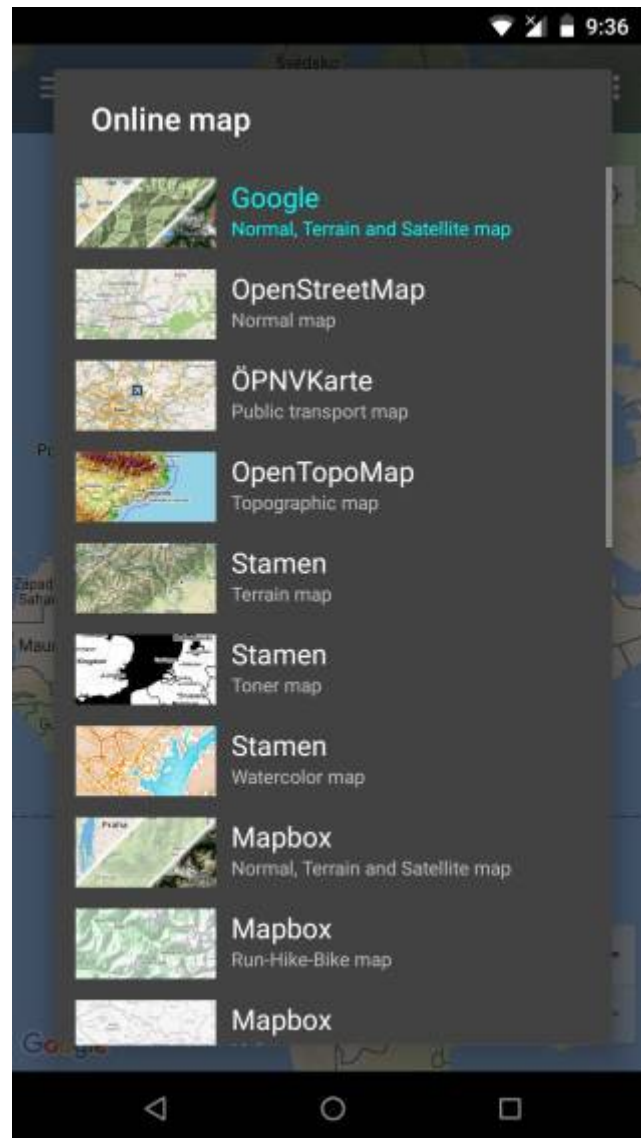

Online maps

Online maps are maps that can be used only when the device is **connected to the internet**. However, GPX Viewer supports **caching** of maps. When you **show** some locations on a map when your device is online it will cache those locations and when you turn your device offline and restart GPX Viewer and show those locations again they will be loaded from **cache**. But we don't recommend relying on this feature because the Android system can at any time decide to **erase** this cached data.

[View OpenStreetMap](#)

ÖPNVKarte

Worldwide online map highlighting public transport information (busses, trams, trains, stops, etc.) based on OpenStreetMap data.

[View ÖPNVKarte](#)

CycloSM

OpenStreetMap primarily aimed at showing information useful to cyclists.

[View CycloSM](#)

OpenTopoMap

OpenTopoMap is an online map aiming at rendering topographic maps from OpenStreetMap and SRTM data.

[View OpenTopoMap](#)

Stamen

Online maps based on OpenStreetMap data with Terrain, Toner, and Watercolor styles.

[View HERE](#)

Thunderforest

A wide variety of online maps for terrain, outdoors, transport, and most famous OpenCycleMap.

[View Thunderforest](#)

From: <https://docs.vecturagames.com/gpxviewer/> - **GPX Viewer User Guide**