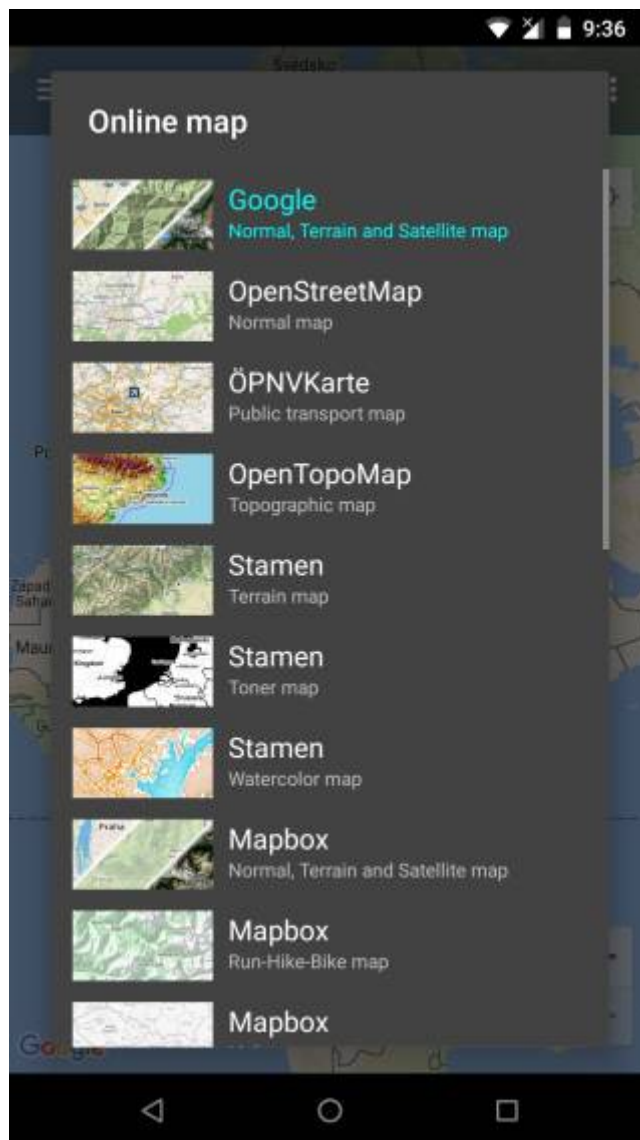

Online maps

Online maps are maps that can be used only when the device is **connected to the internet**. However, GPX Viewer supports **caching** of maps. When you **show** some locations on a map when your device is online it will cache those locations and when you turn your device offline and restart GPX Viewer and show those locations again they will be loaded from **cache**. But we don't recommend relying on this feature because the Android system can at any time decide to **erase** this cached data.

[View Google Maps](#)

OpenStreetMap

Online map based on OpenStreetMap data using standard OpenStreetMap style.

[View OpenStreetMap](#)

ÖPNVKarte

Worldwide online map highlighting public transport information (busses, trams, trains, stops, etc.) based on OpenStreetMap data.

[View ÖPNVKarte](#)

CycloSM

OpenStreetMap primarily aimed at showing information useful to cyclists.

[View CycloSM](#)

OpenTopoMap

OpenTopoMap is an online map aiming at rendering topographic maps from OpenStreetMap and SRTM data.

HERE

Nice online maps with a wide variety of types like terrain, satellite, minimalist, and city.

[View HERE](#)

Thunderforest

A wide variety of online maps for terrain, outdoors, transport, and most famous OpenCycleMap.