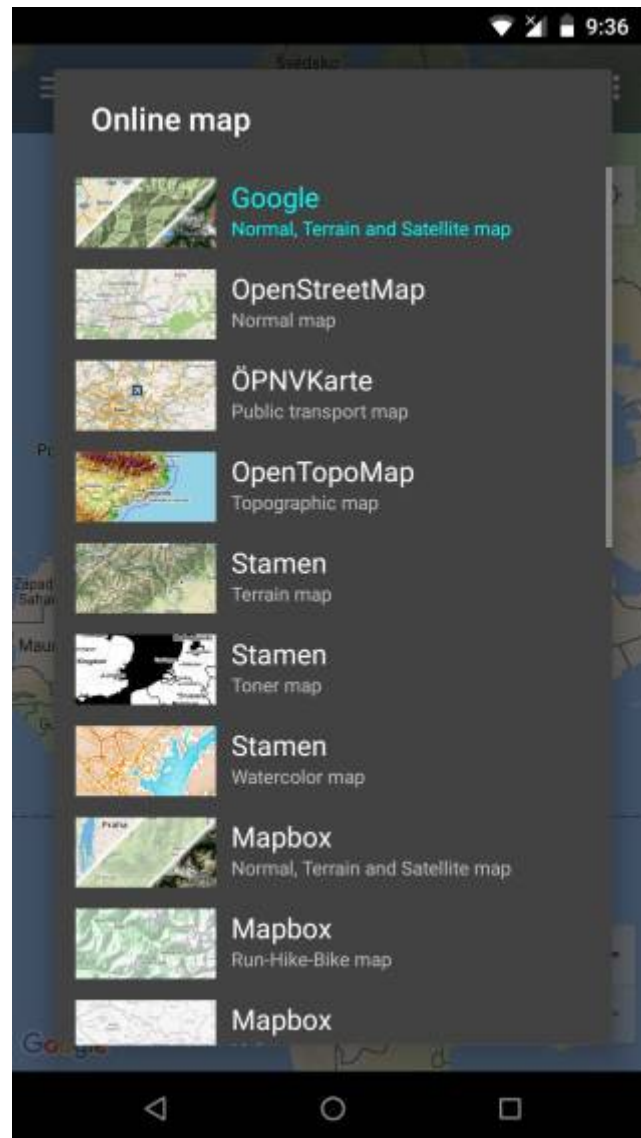

Online maps

Online maps are maps that can be used only when the device is **connected to the internet**. However, GPX Viewer supports **caching** of maps. When you **show** some locations on a map when your device is online it will cache those locations and when you turn your device offline and restart GPX Viewer and show those locations again they will be loaded from **cache**. But we don't recommend relying on this feature because the Android system can at any time decide to **erase** this cached data.

[View Google Maps](#)

OpenStreetMap

Online map based on OpenStreetMap data using standard OpenStreetMap style.

[View OpenStreetMap](#)

ÖPNVKarte

Worldwide online map highlighting public transport information (busses, trams, trains, stops, etc.) based on OpenStreetMap data.

[View ÖPNVKarte](#)

CycloSM

OpenStreetMap primarily aimed at showing information useful to cyclists.

[View CycloSM](#)

OpenTopoMap

OpenTopoMap is an online map aiming at rendering topographic maps from OpenStreetMap and SRTM data.

HERE

Nice online maps with a wide variety of types like terrain, satellite, minimalist, and city.

[View HERE](#)

Thunderforest

A wide variety of online maps for terrain, outdoors, transport, and most famous OpenCycleMap.