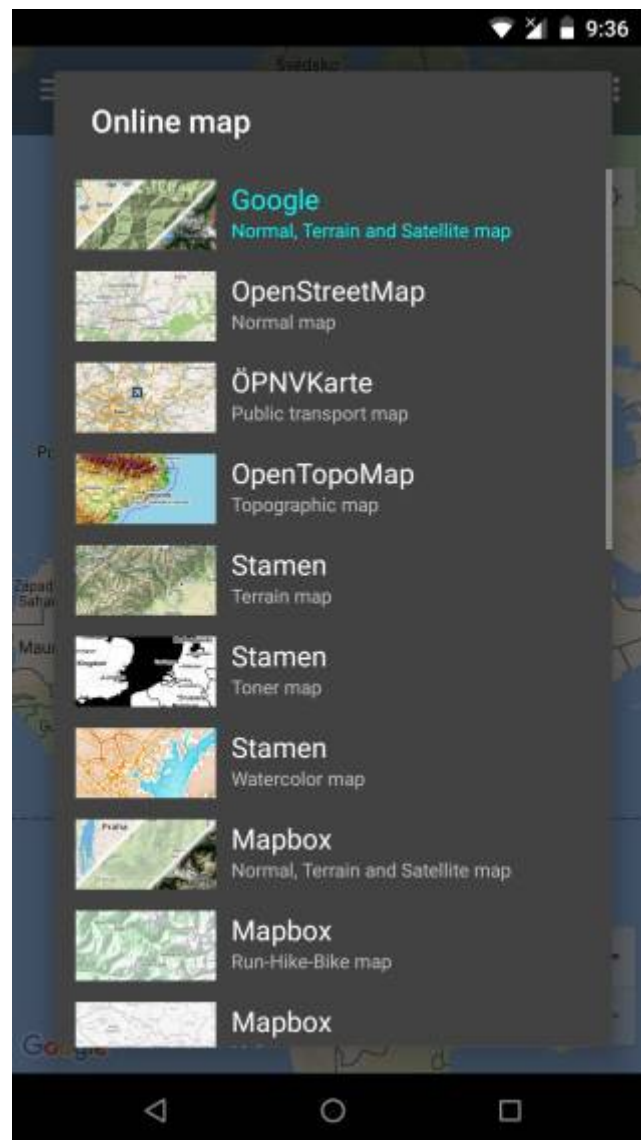

Online maps

Online maps are maps that can be used only when the device is **connected to the internet**. However, GPX Viewer supports **caching** of maps. When you **show** some locations on a map when your device is online it will cache those locations and when you turn your device offline and restart GPX Viewer and show those locations again they will be loaded from **cache**. But we don't recommend relying on this feature because the Android system can at any time decide to **erase** this cached data.

[View Google Maps](#)

OpenStreetMap

Online map based on OpenStreetMap data using standard OpenStreetMap style.

[View OpenStreetMap](#)

ÖPNVKarte

Worldwide online map highlighting public transport information (busses, trams, trains, stops, etc.) based on OpenStreetMap data.

[View ÖPNVKarte](#)

CycloSM

OpenStreetMap primarily aimed at showing information useful to cyclists.

[View CycloSM](#)

OpenTopoMap

OpenTopoMap is an online map aiming at rendering topographic maps from OpenStreetMap and SRTM data.

HERE

Nice online maps with a wide variety of types like terrain, satellite, minimalist, and city.

[View HERE](#)

Thunderforest

A wide variety of online maps for terrain, outdoors, transport, and most famous OpenCycleMap.