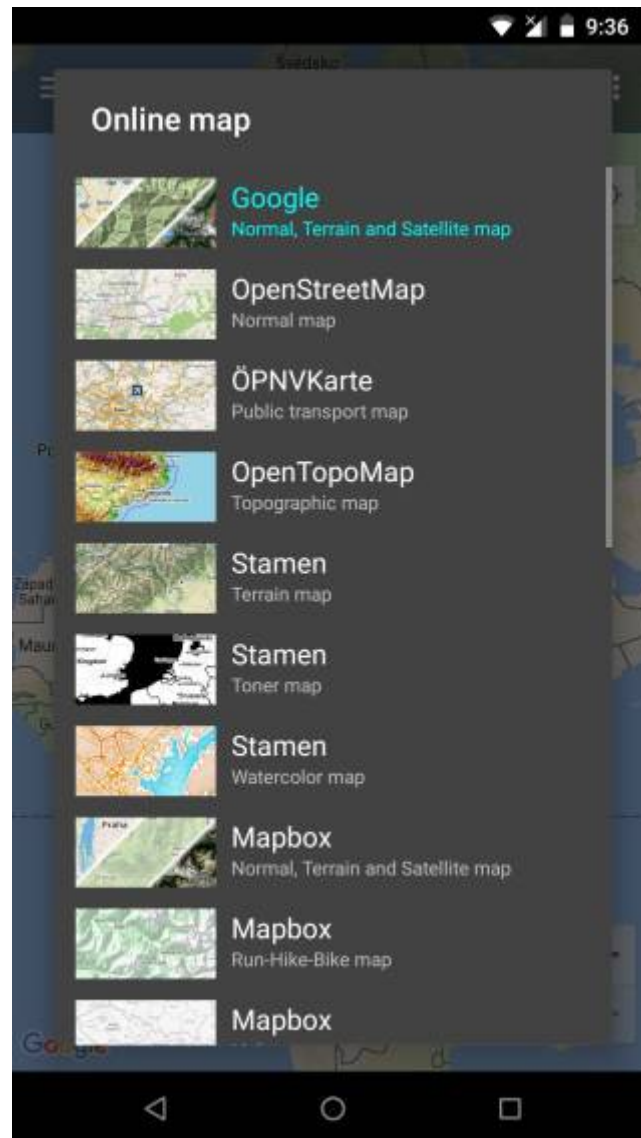

## Online maps

---

Online maps are maps that can be used only when the device is **connected to the internet**. However, GPX Viewer supports **caching** of maps. When you **show** some locations on a map when your device is online it will cache those locations and when you turn your device offline and restart GPX Viewer and show those locations again they will be loaded from **cache**. But we don't recommend relying on this feature because the Android system can at any time decide to **erase** this cached data.

### ÖPNVKarte

Worldwide online map highlighting public transport information (busses, trams, trains, stops, etc.) based on OpenStreetMap data.

[View ÖPNVKarte](#)

**CycloSM**

OpenStreetMap primarily aimed at showing information useful to cyclists.

[View CycloSM](#)

**OpenTopoMap**

OpenTopoMap is an online map aiming at rendering topographic maps from OpenStreetMap and SRTM data.

[View OpenTopoMap](#)

**Stamen**

Online maps based on OpenStreetMap data with Terrain, Toner, and Watercolor styles.

[View Stamen](#)

**Mapbox**

Mapbox has many beautiful online maps based on OpenStreetMap data.

[View Mapbox](#)

**HERE**

Nice online maps with a wide variety of types like terrain, satellite, minimalist, and city.