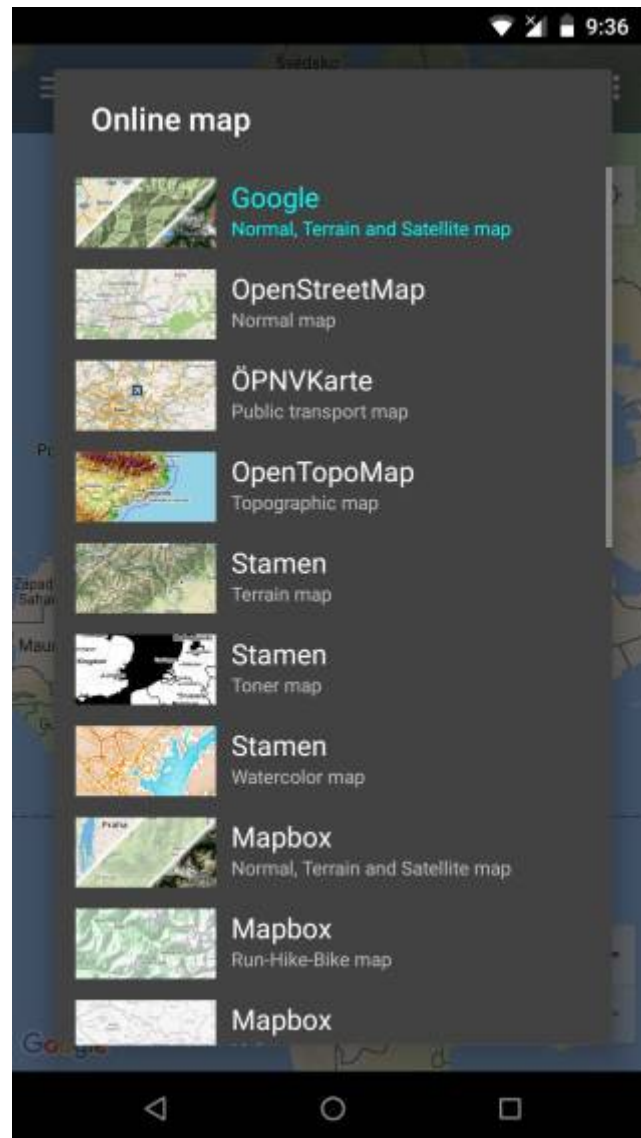

## Online maps

---

Online maps are maps that can be used only when the device is **connected to the internet**. However, GPX Viewer supports **caching** of maps. When you **show** some locations on a map when your device is online it will cache those locations and when you turn your device offline and restart GPX Viewer and show those locations again they will be loaded from **cache**. But we don't recommend relying on this feature because the Android system can at any time decide to **erase** this cached data.

### ÖPNVKarte

Worldwide online map highlighting public transport information (busses, trams, trains, stops, etc.) based on OpenStreetMap data.

[View ÖPNVKarte](#)

**CycloSM**

OpenStreetMap primarily aimed at showing information useful to cyclists.

[View CycloSM](#)

**OpenTopoMap**

OpenTopoMap is an online map aiming at rendering topographic maps from OpenStreetMap and SRTM data.

[View OpenTopoMap](#)

**Stamen**

Online maps based on OpenStreetMap data with Terrain, Toner, and Watercolor styles.

**HERE**

Nice online maps with a wide variety of types like terrain, satellite, minimalist, and city.

[View HERE](#)

**Thunderforest**

A wide variety of online maps for terrain, outdoors, transport, and most famous OpenCycleMap.