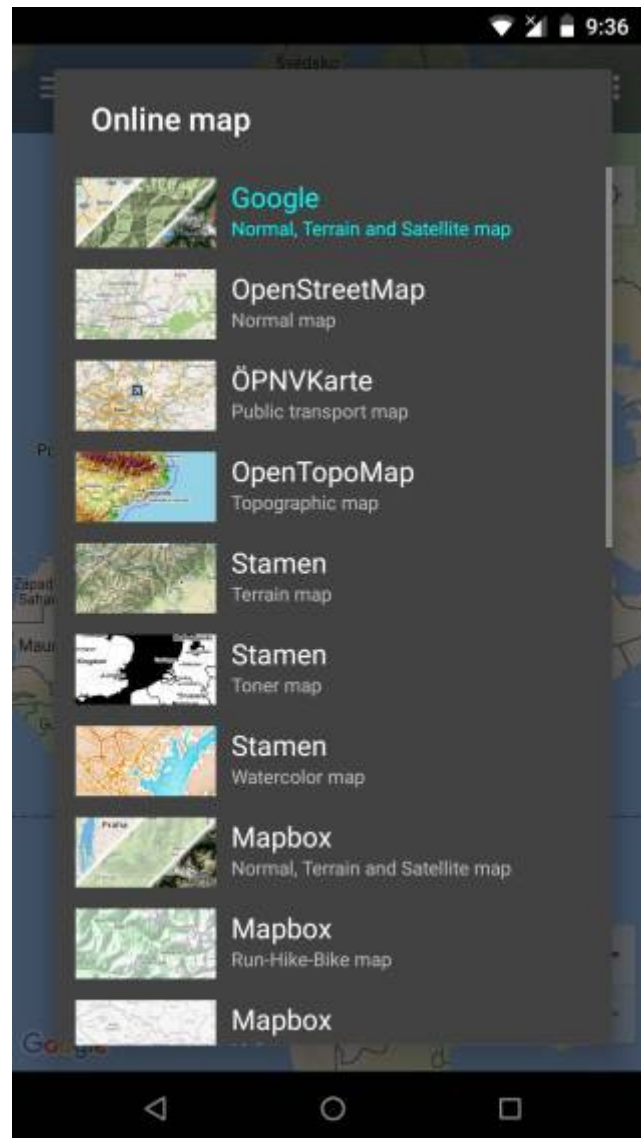

## Online maps

---

Online maps are maps that can be used only when the device is **connected to the internet**. However, GPX Viewer supports **caching** of maps. When you **show** some locations on a map when your device is online it will cache those locations and when you turn your device offline and restart GPX Viewer and show those locations again they will be loaded from **cache**. But we don't recommend relying on this feature because the Android system can at any time decide to **erase** this cached data.

### ÖPNVKarte

Worldwide online map highlighting public transport information (busses, trams, trains, stops, etc.) based on OpenStreetMap data.

[View ÖPNVKarte](#)

### OpenTopoMap

OpenTopoMap is an online map aiming at rendering topographic maps from OpenStreetMap and SRTM data.

[View OpenTopoMap](#)

### Stamen

Online maps based on OpenStreetMap data with Terrain, Toner, and Watercolor styles.

[View Stamen](#)