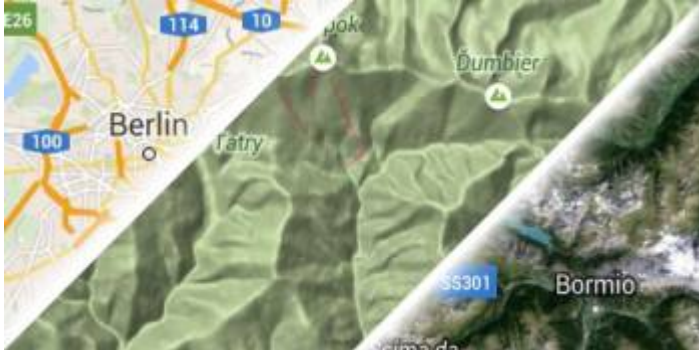

Previews of online maps

Below you can preview online maps which are available in GPX Viewer.

Google Maps

Google Maps support showing normal, terrain and satellite online maps (NOTE: Switching between normal, terrain and satellite online maps is possible in left main menu).

[View Google Maps](#)