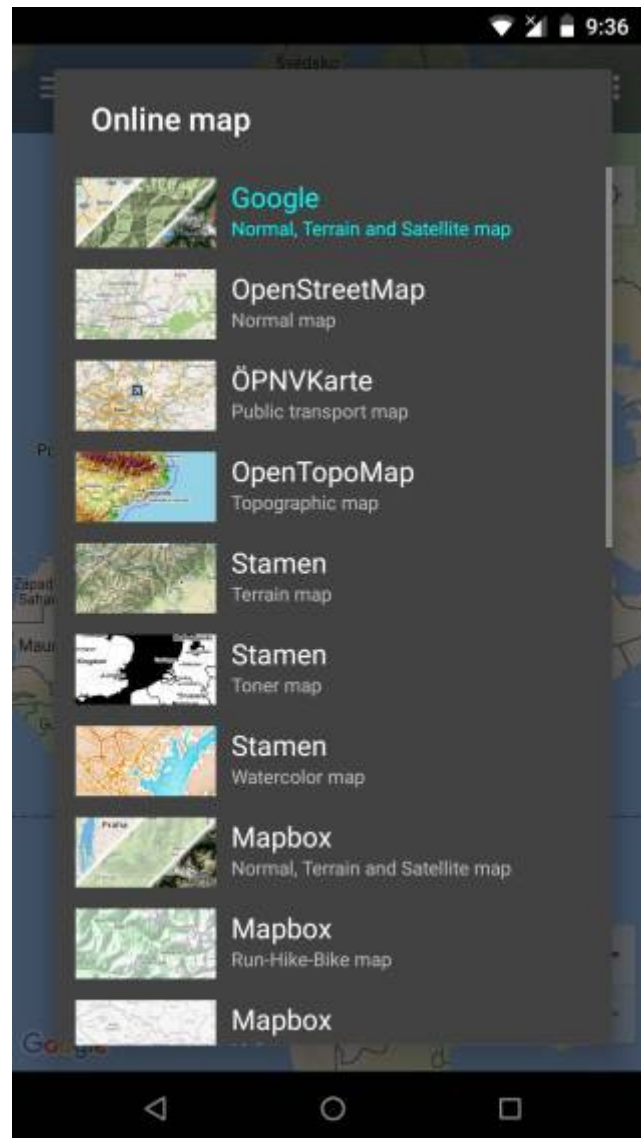

Online maps

Online maps are maps that can be used only when the device is **connected to the internet**. However, GPX Viewer supports **caching** of maps. When you **show** some locations on a map when your device is online it will cache those locations and when you turn your device offline and restart GPX Viewer and show those locations again they will be loaded from **cache**. But we don't recommend relying on this feature because the Android system can at any time decide to **erase** this cached data.

[View Google Maps](#)

OpenStreetMap

Online map based on OpenStreetMap data using standard OpenStreetMap style.

[View OpenStreetMap](#)

ÖPNVKarte

Worldwide online map highlighting public transport information (busses, trams, trains, stops, etc.) based on OpenStreetMap data.

[View ÖPNVKarte](#)

CycloSM

OpenStreetMap primarily aimed at showing information useful to cyclists.

[View CycloSM](#)

OpenTopoMap

OpenTopoMap is an online map aiming at rendering topographic maps from OpenStreetMap and SRTM data.

[View Mapbox](#)

HERE

Nice online maps with a wide variety of types like terrain, satellite, minimalist, and city.

[View HERE](#)

Thunderforest

A wide variety of online maps for terrain, outdoors, transport, and most famous OpenCycleMap.