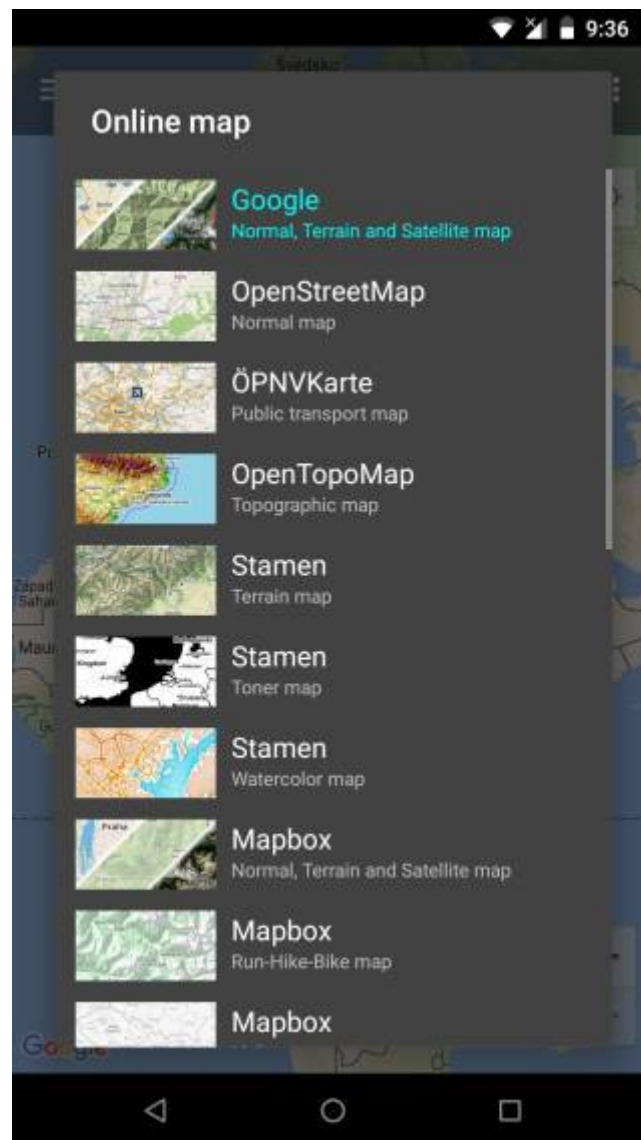

## Online maps

---

Online maps are maps that can be used only when the device is **connected to the internet**. However, GPX Viewer supports **caching** of maps. When you **show** some locations on a map when your device is online it will cache those locations and when you turn your device offline and restart GPX Viewer and show those locations again they will be loaded from **cache**. But we don't recommend relying on this feature because the Android system can at any time decide to **erase** this cached data.

### ÖPNVKarte

Worldwide online map highlighting public transport information (busses, trams, trains, stops, etc.) based on OpenStreetMap data.

[View ÖPNVKarte](#)

**CycloSM**

OpenStreetMap primarily aimed at showing information useful to cyclists.

[View CycloSM](#)

**OpenTopoMap**

OpenTopoMap is an online map aiming at rendering topographic maps from OpenStreetMap and SRTM data.

[View OpenTopoMap](#)

**Stamen**

Online maps based on OpenStreetMap data with Terrain, Toner, and Watercolor styles.

**HERE**

Nice online maps with a wide variety of types like terrain, satellite, minimalist, and city (NOTE: Switching between normal, terrain and satellite online maps is possible in left main menu).

[View HERE](#)