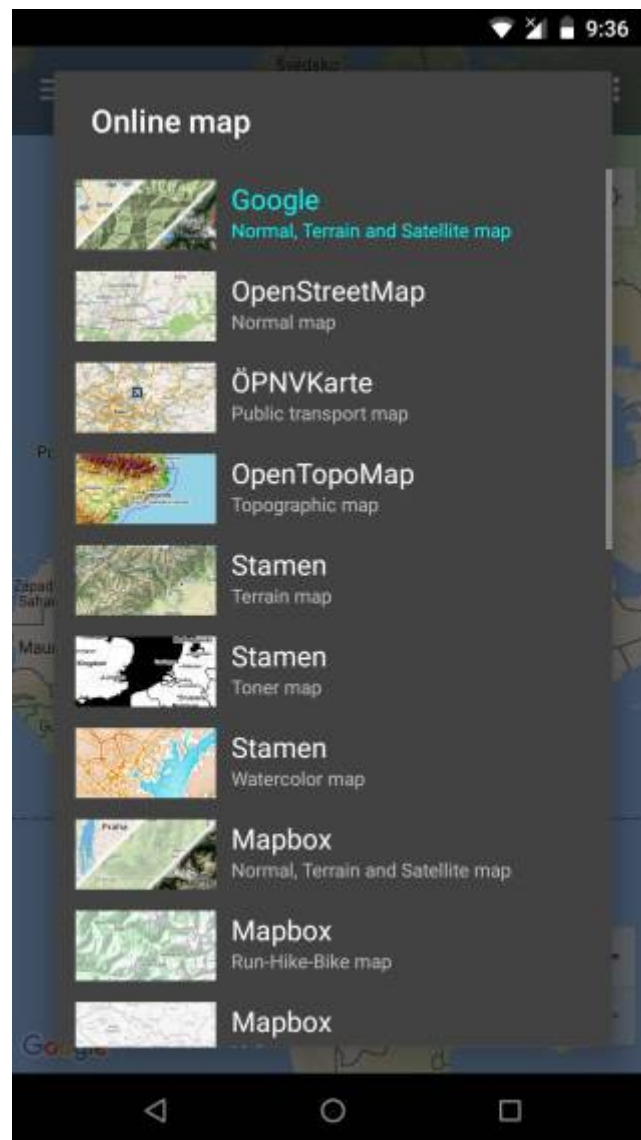

Online maps

Online maps are maps that can be used only when the device is **connected to the internet**. However, GPX Viewer supports **caching** of maps. When you **show** some locations on a map when your device is online it will cache those locations and when you turn your device offline and restart GPX Viewer and show those locations again they will be loaded from **cache**. But we don't recommend relying on this feature because the Android system can at any time decide to **erase** this cached data.

[View Google Maps](#)

OpenStreetMap

Online map based on OpenStreetMap data using standard OpenStreetMap style.

[View OpenStreetMap](#)

ÖPNVKarte

Worldwide online map highlighting public transport information (busses, trams, trains, stops, etc.) based on OpenStreetMap data.

[View ÖPNVKarte](#)

CycloSM

OpenStreetMap primarily aimed at showing information useful to cyclists.

[View CycloSM](#)

OpenTopoMap

OpenTopoMap is an online map aiming at rendering topographic maps from OpenStreetMap and SRTM data.

[View Mapbox](#)

HERE

Nice online maps with a wide variety of types like terrain, satellite, minimalist, and city (NOTE: Switching between normal, terrain and satellite online maps is possible in left main menu).