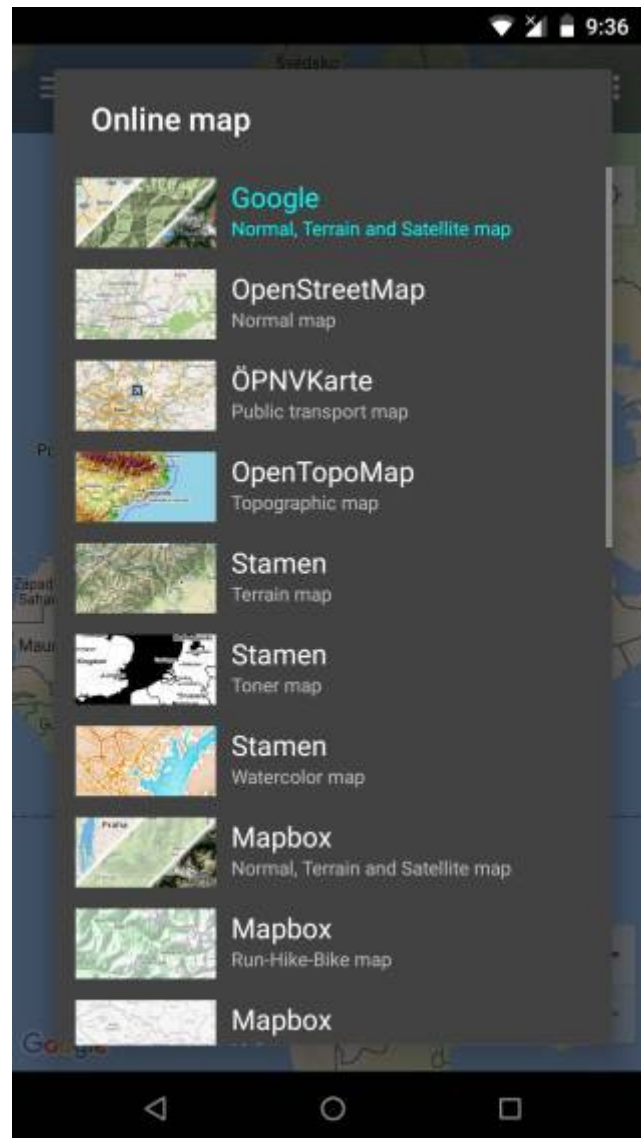

## Online maps

---

Online maps are maps that can be used only when the device is **connected to the internet**. However, GPX Viewer supports **caching** of maps. When you **show** some locations on a map when your device is online it will cache those locations and when you turn your device offline and restart GPX Viewer and show those locations again they will be loaded from **cache**. But we don't recommend relying on this feature because the Android system can at any time decide to **erase** this cached data.

### ÖPNVKarte

Worldwide online map highlighting public transport information (busses, trams, trains, stops, etc.) based on OpenStreetMap data.

[View ÖPNVKarte](#)

**CycloSM**

OpenStreetMap primarily aimed at showing information useful to cyclists.

[View CycloSM](#)

**OpenTopoMap**

OpenTopoMap is an online map aiming at rendering topographic maps from OpenStreetMap and SRTM data.

[View OpenTopoMap](#)

**Stamen**

Online maps based on OpenStreetMap data with Terrain, Toner, and Watercolor styles.

**HERE**

Nice online maps with a wide variety of types like terrain, satellite, minimalist, and city (NOTE: Switching between normal, terrain and satellite online maps is possible in left main menu).

[View HERE](#)