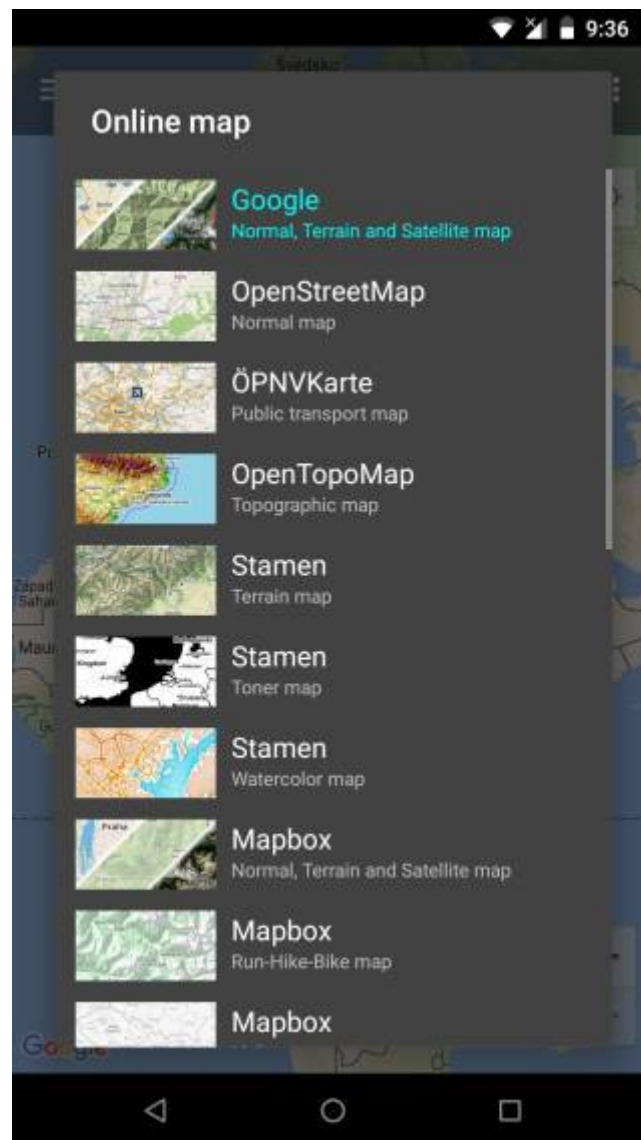

Online maps

Online maps are maps that can be used only when the device is **connected to the internet**. However, GPX Viewer supports **caching** of maps. When you **show** some locations on a map when your device is online it will cache those locations and when you turn your device offline and restart GPX Viewer and show those locations again they will be loaded from **cache**. But we don't recommend relying on this feature because the Android system can at any time decide to **erase** this cached data.

[View Google Maps](#)

OpenStreetMap

Online map based on OpenStreetMap data using standard OpenStreetMap style.

[View OpenStreetMap](#)

ÖPNVKarte

Worldwide online map highlighting public transport information (busses, trams, trains, stops, etc.) based on OpenStreetMap data.

[View ÖPNVKarte](#)

CyclOSM

OpenStreetMap primarily aimed at showing information useful to cyclists.

[View CyclOSM](#)

OpenTopoMap

OpenTopoMap is an online map aiming at rendering topographic maps from OpenStreetMap and SRTM data.

[View Mapbox](#)

HERE

Nice online maps with a wide variety of types like terrain, satellite, minimalist, and city (NOTE: Switching between normal, terrain and satellite online maps is possible in left main menu).