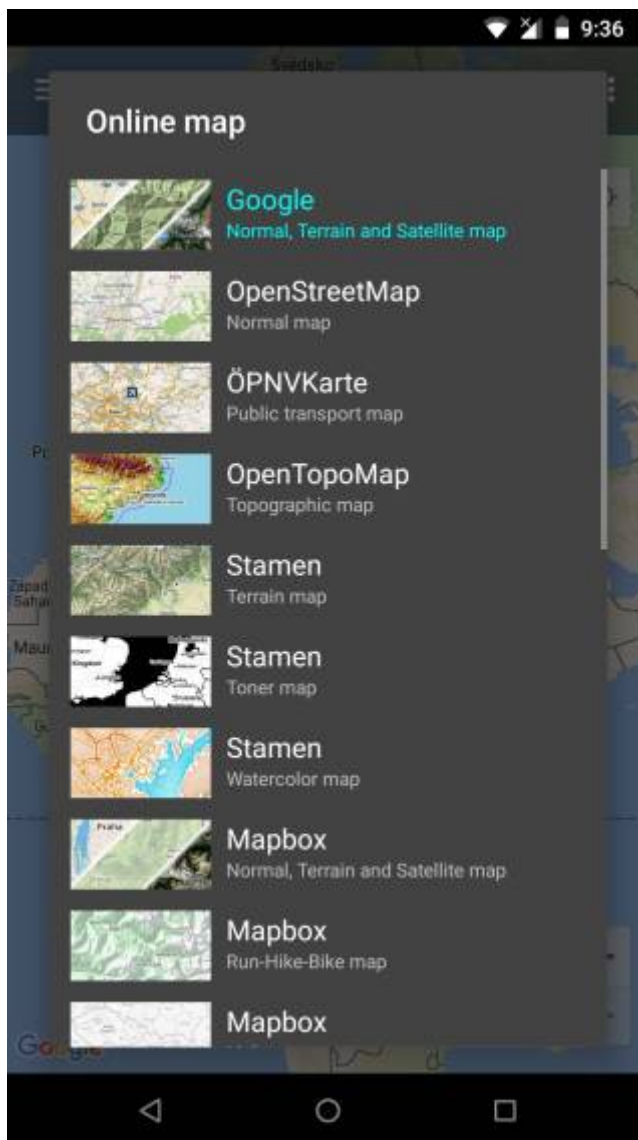

Online maps

Online maps are maps that can be used only when the device is **connected to the internet**. However, GPX Viewer supports **caching** of maps. When you **show** some locations on a map when your device is online it will cache those locations and when you turn your device offline and restart GPX Viewer and show those locations again they will be loaded from **cache**. But we don't recommend relying on this feature because the Android system can at any time decide to **erase** this cached data.

[View Google Maps](#)

OpenStreetMap

Online map based on OpenStreetMap data using standard OpenStreetMap style.

[View OpenStreetMap](#)

ÖPNVKarte

Worldwide online map highlighting public transport information (busses, trams, trains, stops, etc.) based on OpenStreetMap data.

[View ÖPNVKarte](#)

CycloSM

OpenStreetMap primarily aimed at showing information useful to cyclists.

[View CycloSM](#)

OpenTopoMap

OpenTopoMap is an online map aiming at rendering topographic maps from OpenStreetMap and SRTM data.

[View Mapbox](#)

HERE

Nice online maps with a wide variety of types like terrain, satellite, minimalist, and city (NOTE: Switching between normal, terrain and satellite online maps is possible in left main menu).