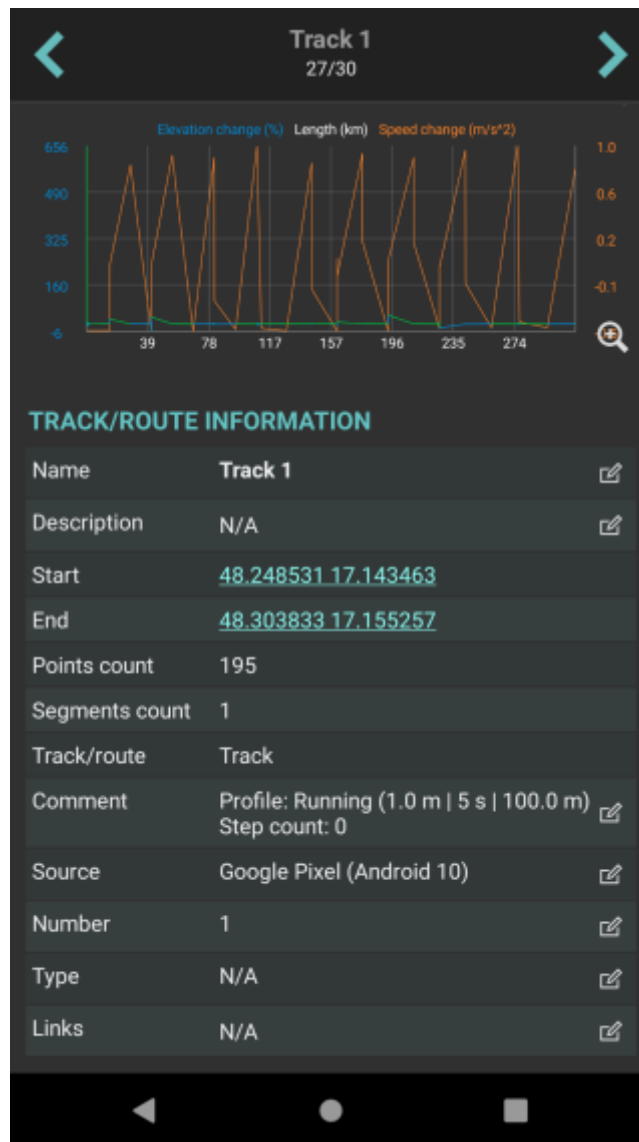

Editing metadata

Details about tracks/routes can be displayed by opening **Left main menu** → **Track/route info**. Here users can find tracks or routes categorised by their source:

- **Opened** - from open gpx files stored in your device.
- **Trackbook** - created in trackbook.
- **Recorded** - recorded tracks on the device.

Tracks/routes that are recorded or opened can be altered through GPX Viewer Pro. The ones that are imported from the trackbook, can be edited only in the trackbook. In the list of tracks/routes, users can choose which ones they want to be displayed on the map, by tapping the eye icon. After tapping on the track/route name, more information about the track/route is displayed. For the recorded tracks there is also an option of deleting them, by clicking on a trash bin icon. Track/route metadata includes information such as:

- **Name** of the track/route.
- **Description** - displayed on the map under the name of the track/route.
- **Start** of the track/route. Non-editable.
- **End** of the track/route. Non-editable.
- **Points count** - the number of recorded points. In recorded tracks within the GPX Viewer Pro, the number depends on the profile of the recording. Non-editable.
- **Segments count** - number of segments created in the track/route. Segments can be encoded by pausing the recording and then resuming it once again. Non-editable.
- **Track/route** - information on whether the saved path is track or route. Non-editable.
- **Comment** - if recorded on the GPX viewer Pro, the profile information and step count are displayed.
- **Source** - the device on which the track was recorded.
- **Number** - the number of the track/route.
- **Type** - users can define track/route type that can later help them categorise exported tracks/routes.
- **Links** - users can assign any links to the track/route.