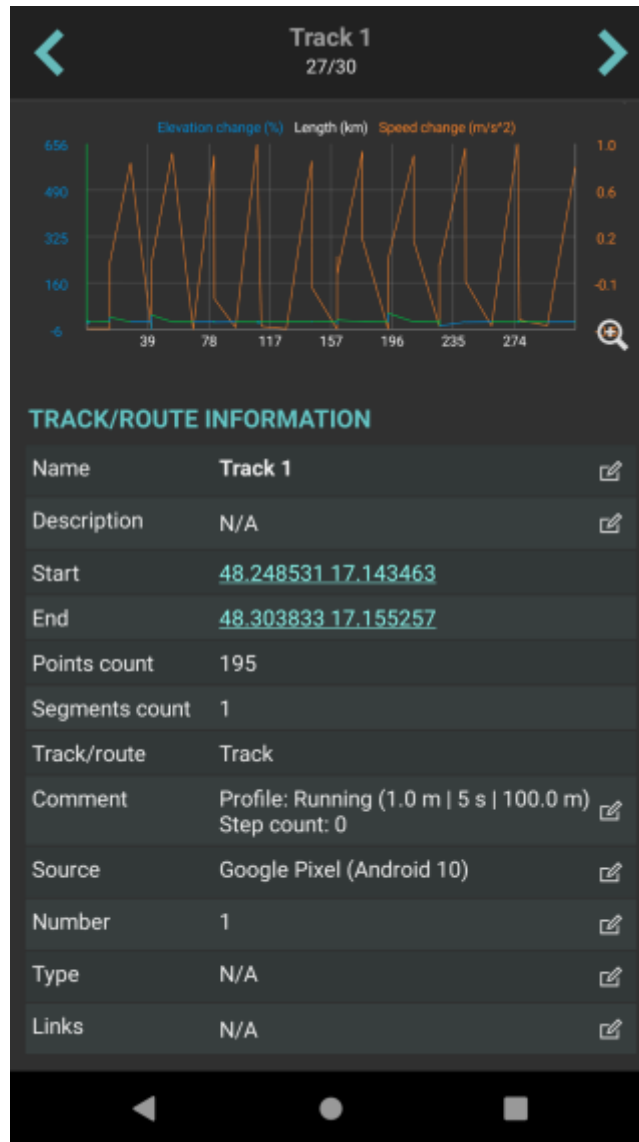

Editing metadata

Details about tracks/routes can be displayed by opening **Left main menu** → **Track/route info**. Here users can find tracks or routes categorized by their source:

- **Opened** - from open gpx files stored in your device.
- **Trackbook** - created in trackbook.
- **Recorded** - recorded tracks on the device.

Tracks/routes that are recorded or opened can be altered through GPX Viewer Pro. The ones that are imported from the trackbook, can be edited only in the trackbook. In the list of tracks/routes, users can choose which ones they want to be displayed on the map, by tapping the eye icon. After tapping on the track/route name, more information about the track/route is displayed. For the recorded tracks there is also an option of deleting them, by clicking on a trash bin icon. Track/route metadata includes information such as:

- **Name** of the track/route.
- **Description** - displayed on the map under the name of the track/route.
- **Start** of the track/route. Non-editable.
- **End** of the track/route. Non-editable.
- **Points count** - the number of recorded points. In recorded tracks within the GPX Viewer Pro, the number depends on the profile of the recording. Non-editable.
- **Segments count** - number of segments created in the track/route. Segments can be encoded by pausing the recording and then resuming it once again. Non-editable.
- **Track/route** - information on whether the saved path is track or route. Non-editable.
- **Comment** - if recorded on the GPX viewer Pro, the profile information and step count are displayed.
- **Source** - the device on which the track was recorded.
- **Number** - the number of the track/route.
- **Type** - users can define track/route type that can later help them categorize exported tracks/routes.
- **Links** - users can assign any links to the track/route.