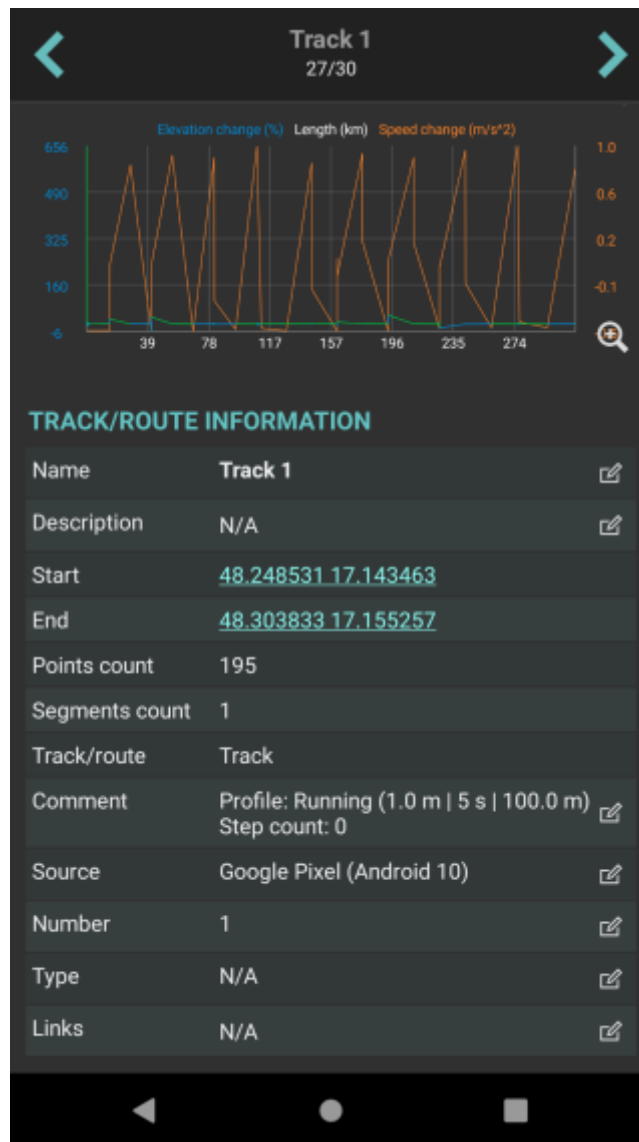

Editing metadata

Details about tracks/routes can be displayed by opening **Left main menu** → **Track/route info**. Here users can find tracks or routes categorized by their source:

- **Opened** - from open gpx files stored in your device.
- **Trackbook** - created in trackbook.
- **Recorded** - recorded tracks on the device.

Tracks/routes that are recorded or opened can be altered through GPX Viewer Pro. The ones that are imported from the trackbook, can be edited only in the trackbook. In the list of tracks/routes, users can choose which ones they want to be displayed on the map, by tapping the eye icon. After tapping on the track/route name, more information about the track/route is displayed. For the recorded tracks there is also an option of deleting them, by clicking on a trash bin icon. Track/route metadata includes information such as:

- **Name** of the track/route.
- **Description** - displayed on the map under the name of the track/route.
- **Start** of the track/route. Non-editable.
- **End** of the track/route. Non-editable.
- **Points count** - the number of recorded points. In recorded tracks within the GPX Viewer Pro, the number depends on the profile of the recording. Non-editable.
- **Segments count** - number of segments created in the track/route. Segments can be encoded by pausing the recording and then resuming it once again. Non-editable.
- **Track/route** - information on whether the saved path is track or route. Non-editable.
- **Comment** - if recorded on the GPX viewer Pro, the profile information and step count are displayed.
- **Source** - the device on which the track was recorded.
- **Number** - the number of the track/route.
- **Type** - users can define track/route type that can later help them categorize exported tracks/routes.
- **Links** - users can assign any links to the track/route.