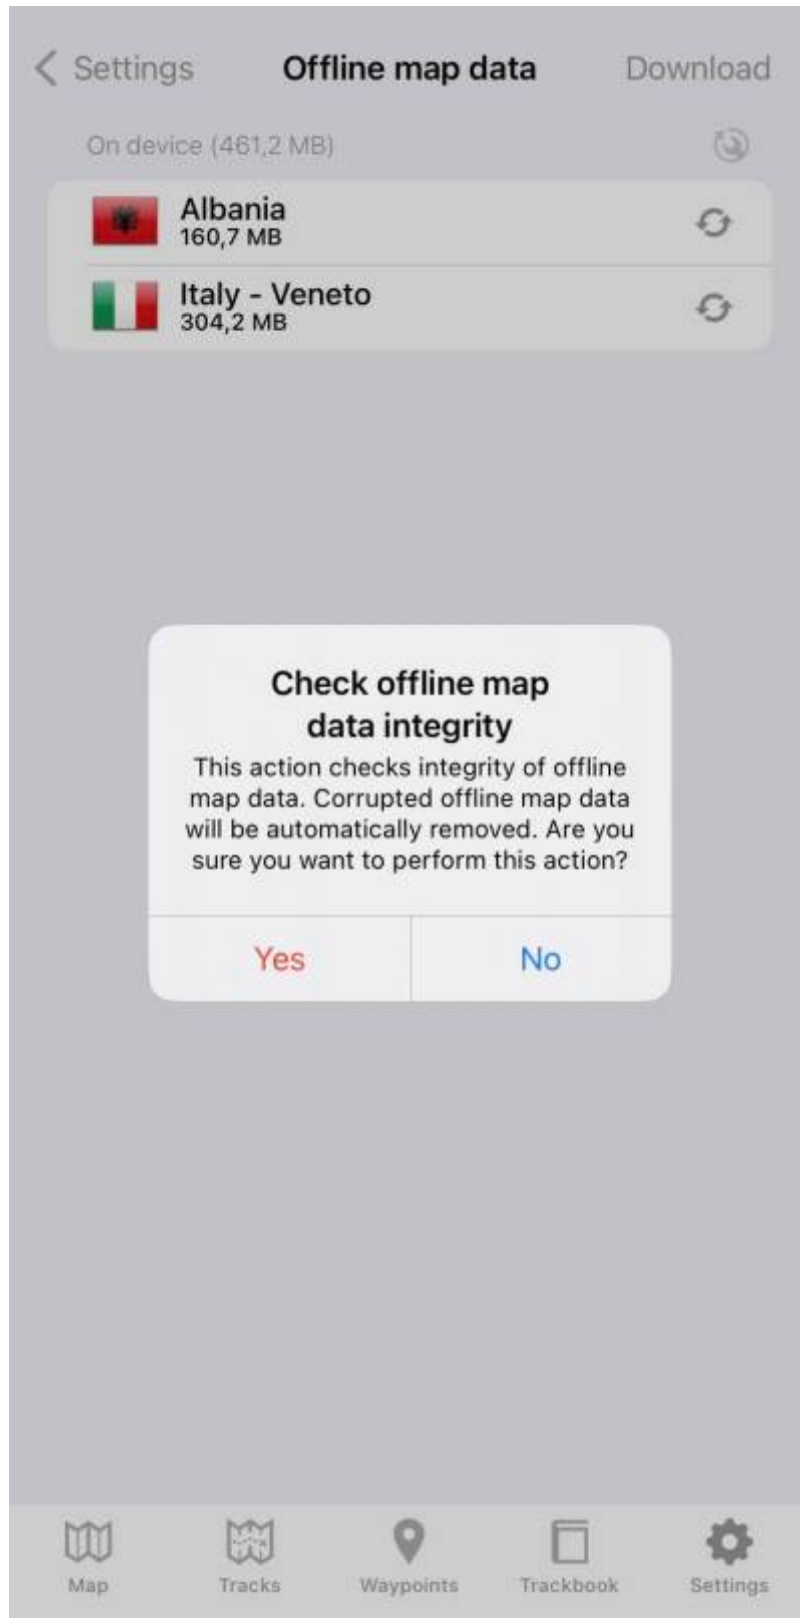

Offline map data

Download

-  Africa
-  Americas
-  Asia
-  Europe
-  Oceania
-  **Worldwide low zooms**
84,4 MB 
-  **Worldwide low+mid zooms**
605 MB 

From: <https://docs.vecturagames.com/gpxviewerproios/> - **GPX Viewer PRO User Guide**