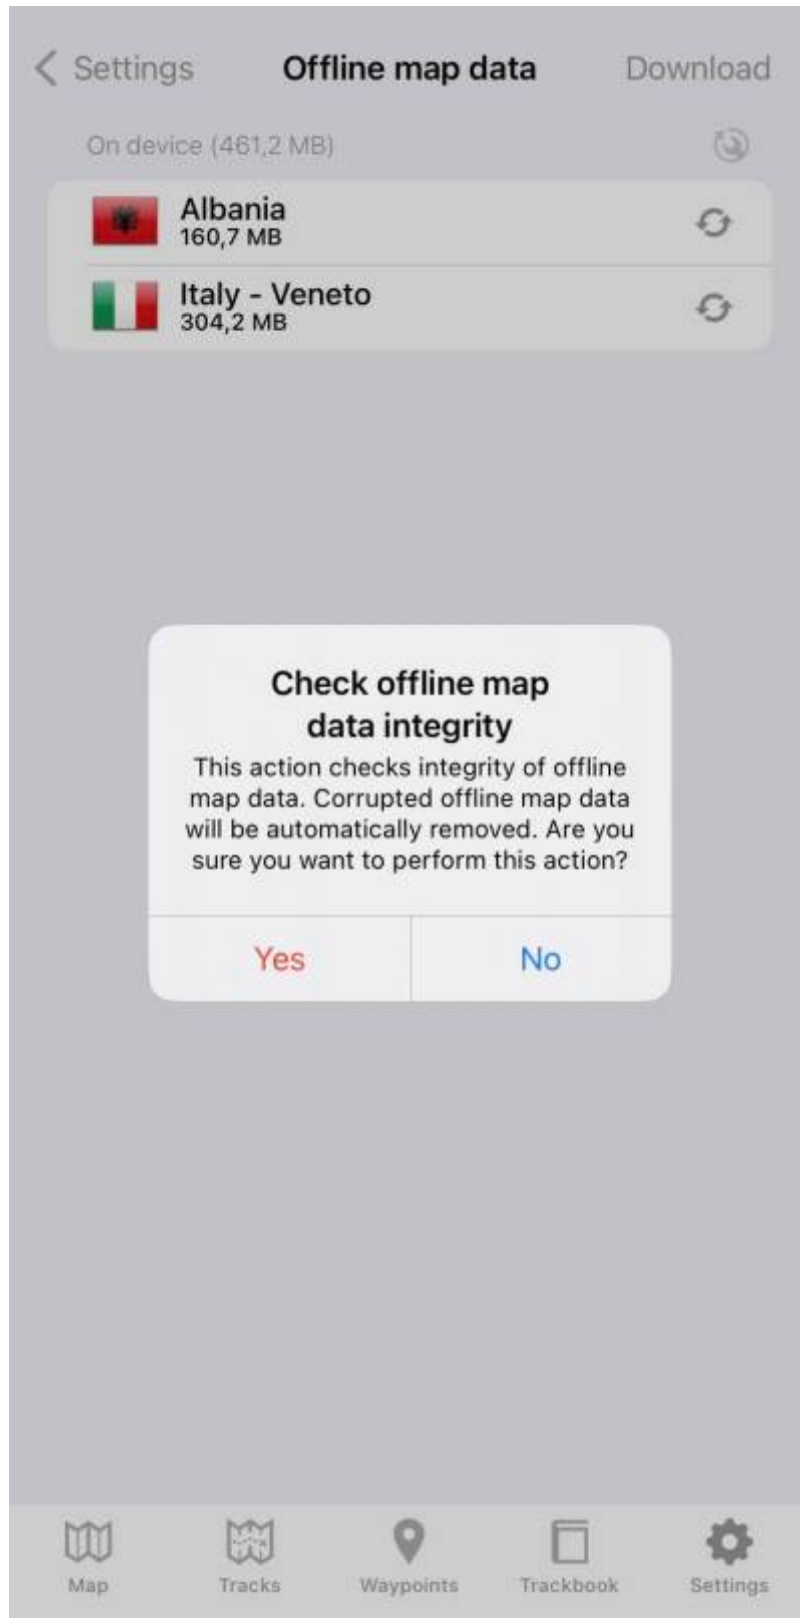

From: <https://docs.vecturagames.com/gpxviewerproios/> - **GPX Viewer PRO User Guide**

Permanent link: <https://docs.vecturagames.com/gpxviewerproios/doku.php?id=docs:offline_map_data&rev=1670942361>

Last update: **2023/09/08 14:45**