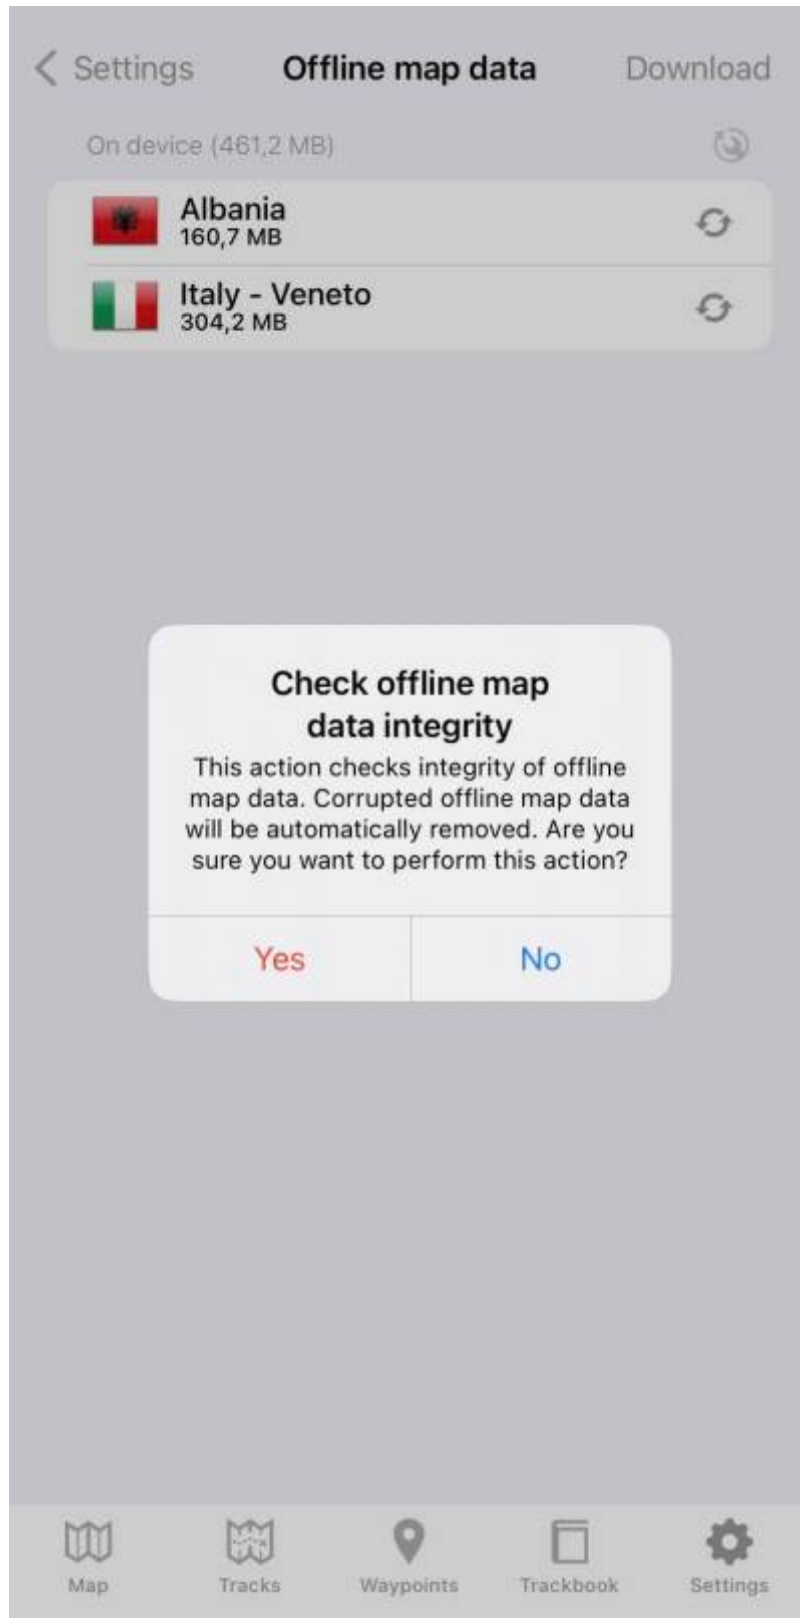

Offline map data

To get to manage offline map data you need to open Settings and scroll to the part of Offline Map. After tapping on this menu line the following screen will be displayed.

Download

-  Africa

-  Americas

-  Asia

-  Europe

-  Oceania

-  Worldwide low zooms
84,4 MB 

-  Worldwide low+mid zooms
605 MB 

From: <https://docs.vecturagames.com/gpxviewerproios/> - **GPX Viewer PRO User Guide**

Permanent link: https://docs.vecturagames.com/gpxviewerproios/doku.php?id=docs:offline_map_data&rev=1670942374