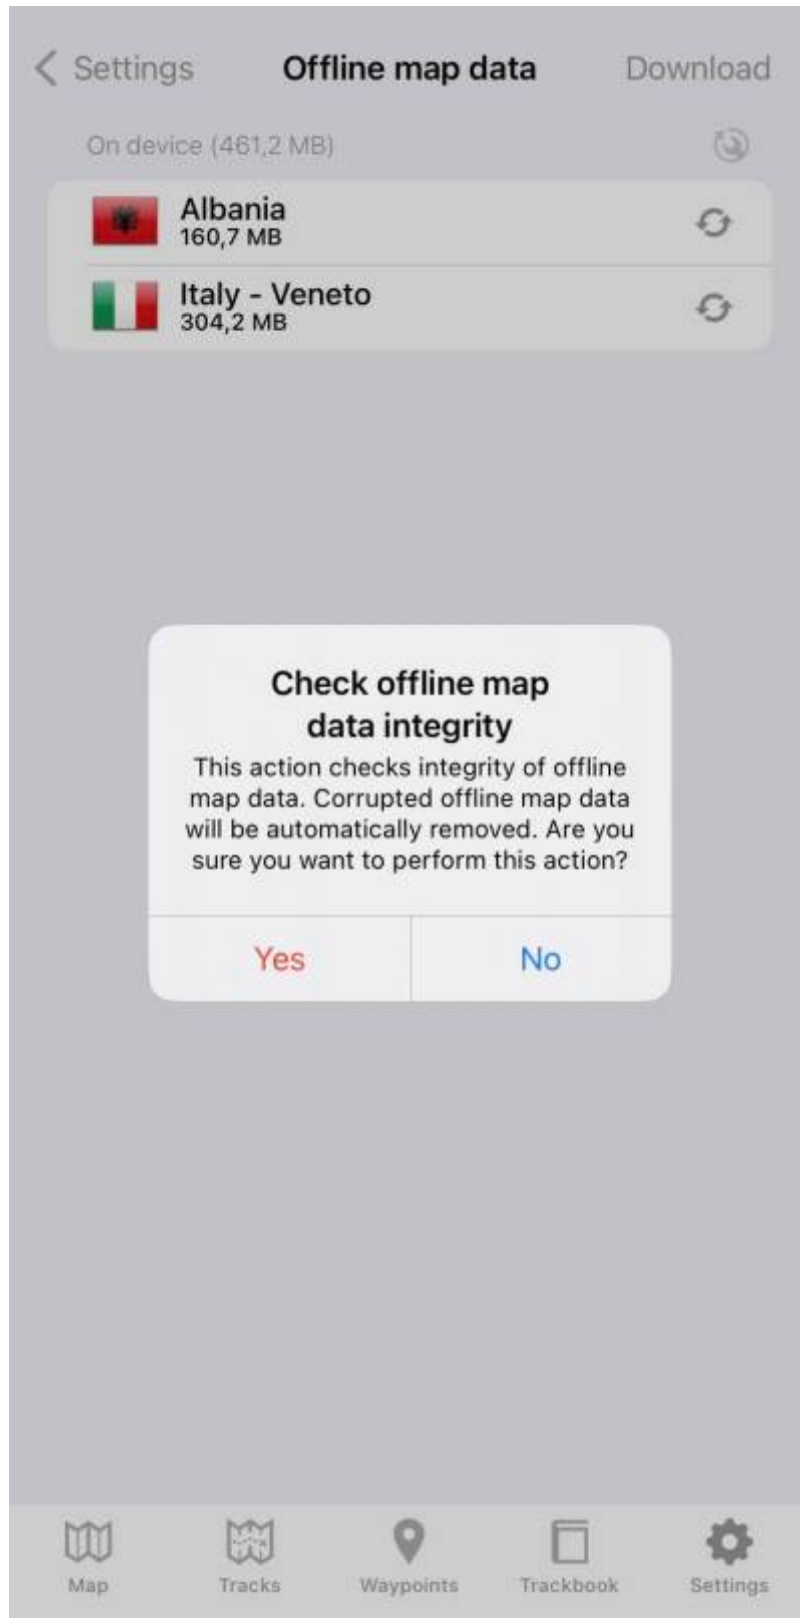

Offline map data

To get to manage offline map data you need to open Settings and scroll to the part of Offline Map. After tapping on this menu line the following screen will be displayed.

Download

-  Africa
-  Americas
-  Asia
-  Europe
-  Oceania
-  **Worldwide low zooms**
84,4 MB 
-  **Worldwide low+mid zooms**
605 MB 