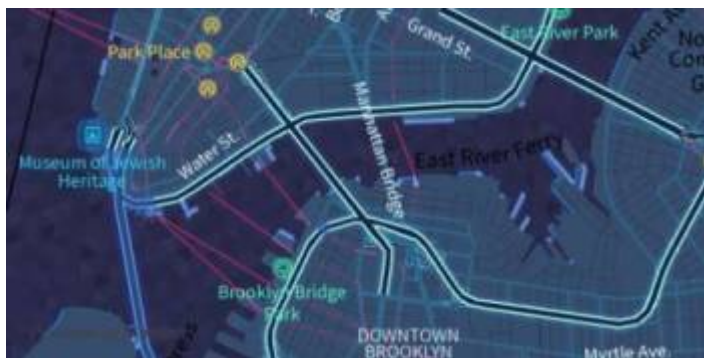

[View Basic](#)

Bubble Wrap
A full-featured city style loaded with helpful icons for points of interest.

[View Bubble Wrap](#)

innabar

City style with simple colors and points of interest.

[View Cinnabar](#)

refill

A minimalist map style designed for data visualization overlays. Inspired by the seminal Toner style by Stamen Design. Refill supports multiple color themes.

[View Refill](#)

Street

Street style tries to mimic default [OpenStreetMap](#) style.

[View Street](#)

Topo

Topographic style which tries to mimic [OpenTopoMap](#) style with contour lines.

[View Topo](#)

Tron

Will autonomous cars dream as they charge overnight? This style is pushing mapping to new extremes, and it will push your GPU and fan to the limit.

[View Tron](#)

Walkabout

This outdoor style is perfect for hiking or getting out and about, with mountains, ski trails, biking paths, and transit stops. [Bike legend](#)

[View Walkabout](#)

From:

<https://docs.vecturagames.com/gpxviewerproios/> - **GPX Viewer PRO User Guide**