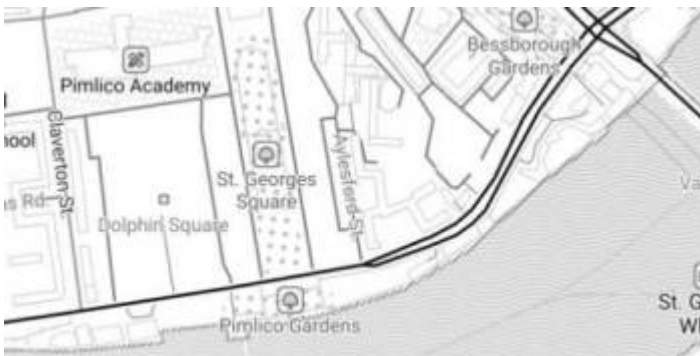

[View Basic](#)

Bubble Wrap
A full-featured city style loaded with helpful icons for points of interest.

[View Bubble Wrap](#)

Cinnabar
City style with simple colors and points of interest.

[View Cinnabar](#)

Refill
A minimalist map style designed for data visualization overlays. Inspired by the seminal Toner style by Stamen Design. Refill supports multiple color themes.

[View Refill](#)

Street
Street style tries to mimic default [OpenStreetMap](#) style.