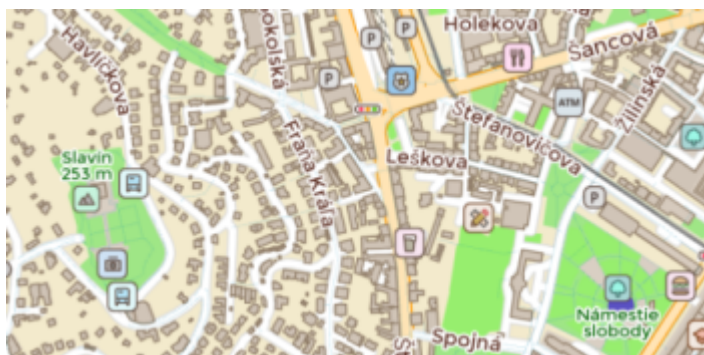

Offline map

Offline map is a map which can be used when device is **not connected to internet**, however it also works when device is connected to internet. Firstly you need to **download** them to your device. GPX Viewer PRO currently supports only offline map data which can be downloaded **directly** in GPX Viewer PRO, it does not support custom 3rd party offline map data as of yet. These offline map data are based on **OpenStreetMap data**. Basically when you download some offline map data, in reality you download raw **vector, hillshade and contours** data for this offline map. These data need to be **styled** in order to be **shown** on the map. GPX Viewer PRO supports several **offline map styles** as is shown in the screenshot below. Currently it does not contain style which is similar to default OpenStreetMap map style, but we are working on to add this style into GPX Viewer PRO.

Here you can find tutorial [how to work with offline map](#) in GPX Viewer PRO. If you encounter problems that downloaded data for offline map are not shown, please refer to this [help page](#).

Previews of offline map styles

Below you can preview offline map styles which are available in GPX Viewer PRO to use for showing offline map data.

Basic
Most basic style with simple styling showing also points of interest. It allows fastest rendering.

[View Basic](#)