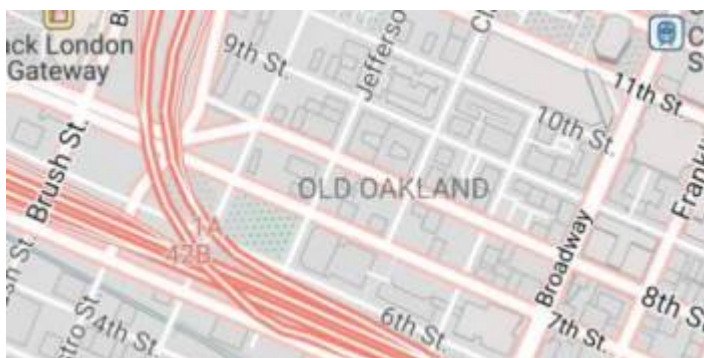

Bubble Wrap
A full-featured city style loaded with helpful icons for points of interest.

[View Bubble Wrap](#)