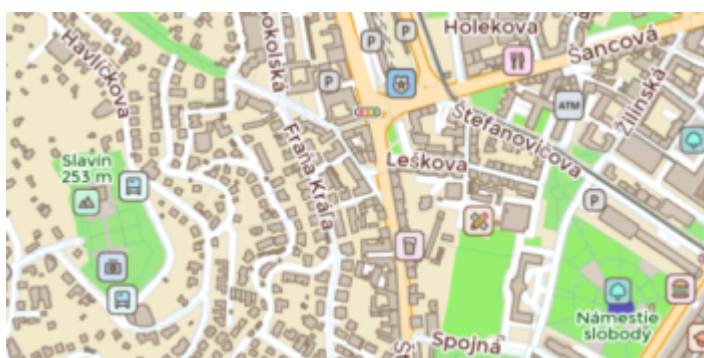

Offline map

Offline map is a map which can be used when device is **not connected to internet**, however it also works when device is connected to internet. Firstly you need to **download** them to your device. GPX Viewer PRO currently supports only offline map data which can be downloaded **directly** in GPX Viewer PRO, it does not support custom 3rd party offline map data as of yet. These offline map data are based on **OpenStreetMap data**. Basically when you download some offline map data, in reality you download raw **vector, hillshade and contours** data for this offline map. These data need to be **styled** in order to be **shown** on the map. GPX Viewer PRO supports several **offline map styles** as is shown in the screenshot below. Currently it does not contain style which is similar to default OpenStreetMap map style, but we are working on to add this style into GPX Viewer PRO.

Here you can find tutorial [how to work with offline map](#) in GPX Viewer PRO. If you encounter problems that downloaded data for offline map are not shown, please refer to this [help page](#).

Previews of offline map styles

Below you can preview offline map styles which are available in GPX Viewer PRO to use for showing offline map data.

Basic
Most basic style with simple styling showing also points of interest. It allows fastest rendering.

[View Basic](#)