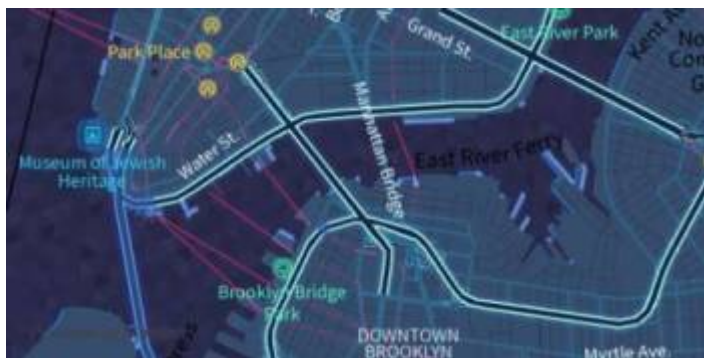

[View Basic](#)

Bubble Wrap
A full-featured city style loaded with helpful icons for points of interest.

[View Bubble Wrap](#)

Cinnabar
City style with simple colors and points of interest.

[View Cinnabar](#)

Refill
A minimalist map style designed for data visualization overlays. Inspired by the seminal Toner style by Stamen Design. Refill supports multiple color themes.

[View Refill](#)

Street
Street style tries to mimic default [OpenStreetMap](#) style.

[View Street](#)

Topo
Topographic style which tries to mimic [OpenTopoMap](#) style with contour lines.

[View Topo](#)

Tron

Will autonomous cars dream as they charge overnight? This style is pushing mapping to new extremes, and it will push your GPU and fan to the limit.

[View Tron](#)

Walkabout

This outdoor style is perfect for hiking or getting out and about, with mountains, ski trails, biking paths, and transit stops. [Bike legend](#)

[View Walkabout](#)

From:

<https://docs.vecturagames.com/gpxviewerproios/> - **GPX Viewer PRO User Guide**