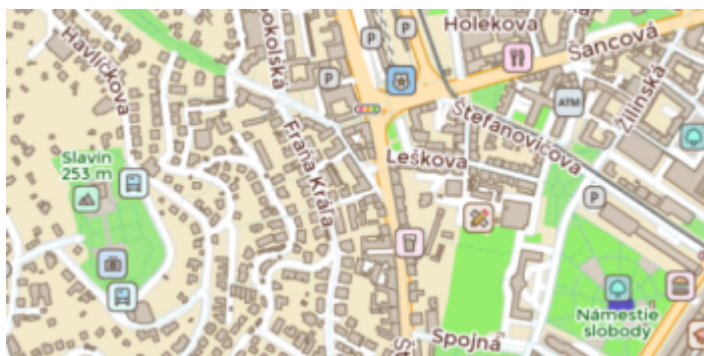

Offline map

Offline map is a map which can be used when device is **not connected to internet**, however it also works when device is connected to internet. Firstly you need to **download** them to your device. GPX Viewer PRO currently supports only offline map data which can be downloaded **directly** in GPX Viewer PRO, it does not support custom 3rd party offline map data as of yet. These offline map data are based on **OpenStreetMap data**. Basically when you download some offline map data, in reality you download raw **vector, hillshade** and **contours** data for this offline map. These data need to be **styled** in order to be **shown** on the map. GPX Viewer PRO supports several **offline map styles** as is shown in the screenshot below. Currently it does not contain style which is similar to default OpenStreetMap map style, but we are working on to add this style into GPX Viewer PRO.

Previews of offline map styles

Below you can preview offline map styles which are available in GPX Viewer PRO to use for showing offline map data.

Basic
Most basic style with simple styling showing also points of interest. It allows fastest rendering.

[View Basic](#)

Bubble Wrap
A full-featured city style loaded with helpful icons for points of interest.

[View Bubble Wrap](#)

Cinnabar

City style with simple colors and points of interest.

[View Cinnabar](#)

Refill

A minimalist map style designed for data visualization overlays. Inspired by the seminal Toner style by Stamen Design. Refill supports multiple color themes.

[View Refill](#)

Street

Street style tries to mimic default [OpenStreetMap](#) style.