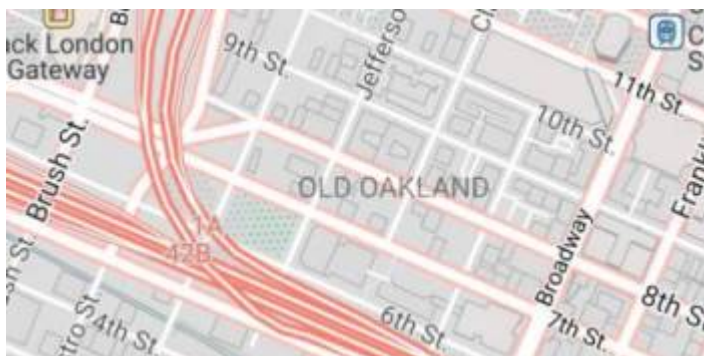

Bubble Wrap
A full-featured city style loaded with helpful icons for points of interest.

[View Bubble Wrap](#)