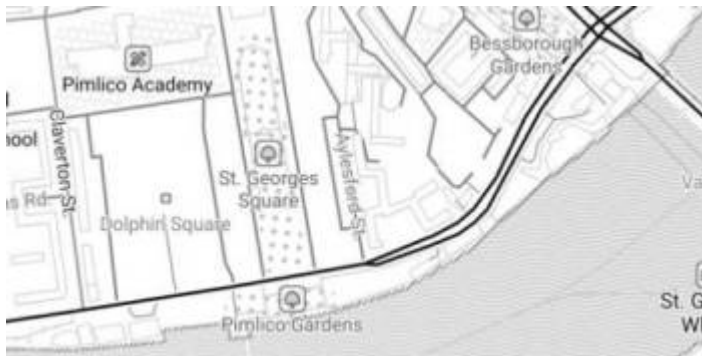

[View Basic](#)

Bubble Wrap
A full-featured city style loaded with helpful icons for points of interest.

[View Bubble Wrap](#)

Cinnabar

City style with simple colors and points of interest.

[View Cinnabar](#)

Refill

A minimalist map style designed for data visualization overlays. Inspired by the seminal Toner style by Stamen Design. Refill supports multiple color themes.

[View Refill](#)

Street

Street style tries to mimic default [OpenStreetMap](#) style.