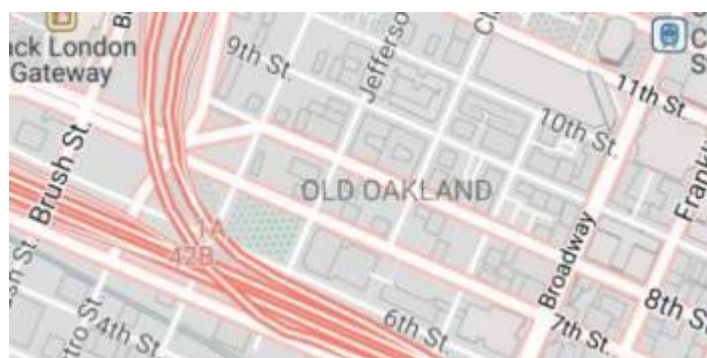

Online maps

Online maps are maps which can be used only when device is **connected to internet**. However GPX Viewer supports **caching** of maps when using **Google Maps** (not OpenStreetMap, HERE, Mapbox and others) in GPX Viewer. Only Google Maps can be cached because GPX Viewer is using Google Maps library for showing online maps and this library is supporting only Google Maps to be cached. When you **show** some locations on map when your device is online it will cache that locations and when you turn your device offline and restart GPX Viewer and show that locations again they will be loaded from **cache**. But we don't recommend relying on this feature because Android system can at any time decide to **erase** this cached data.

Custom online maps

GPX Viewer is supporting adding your own online maps by adding server url addresses in xyz format. Here you can find tutorial [how to add custom online map](#).

Previews of online maps

Below you can preview online maps which are available in GPX Viewer.

Google Maps

Google Maps support showing normal, terrain and satellite online maps.

[View Google Maps](#)

OpenStreetMap

Online map based on OpenStreetMap data using standard OpenStreetMap style.

[View OpenStreetMap](#)